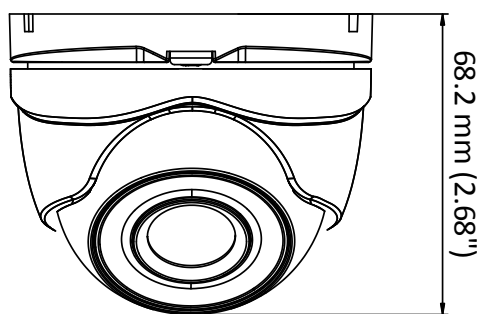

Order Model

DS-2CE76D3T-ITMF

Dimension