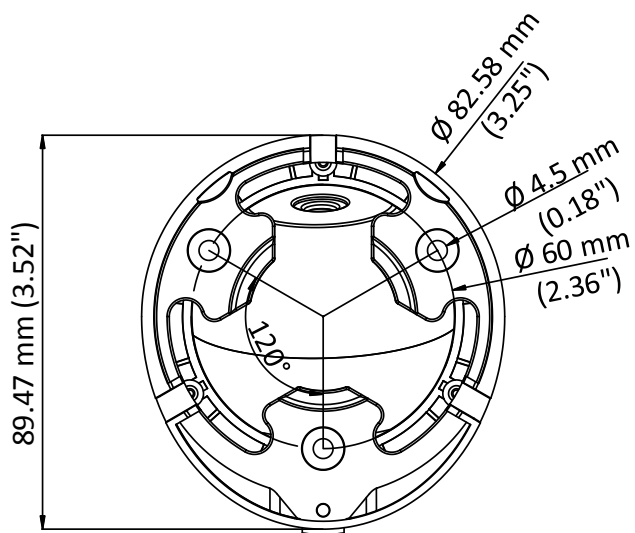

Order Model

DS-2CE76D3T-ITMF

Dimension