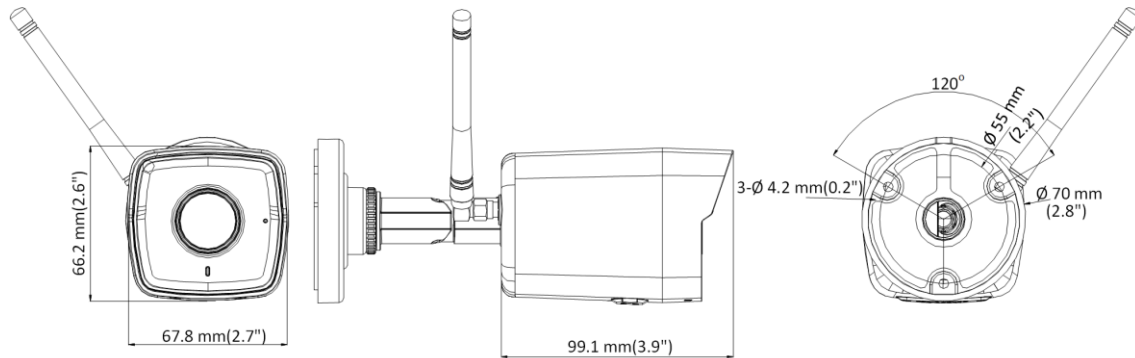

▪ Dimension