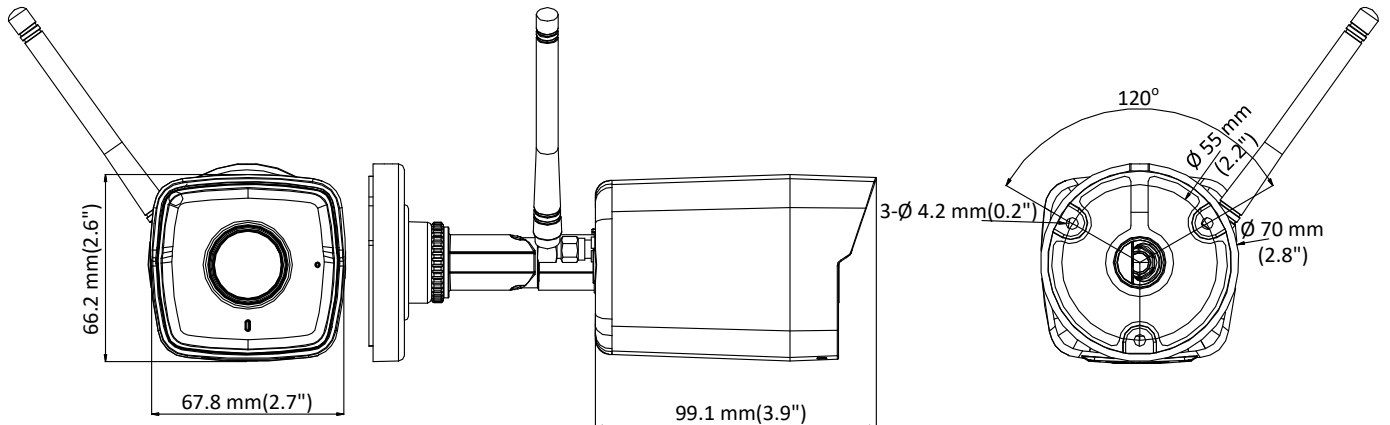

DS-2CV1021G0-IDW1/NF (T) 2 MP IR Fixed Bullet Wi-Fi Network Camera

Key Features

- 1/2.8" progressive scan CMOS
- 1920 × 1280@25fps
- 2.8 mm fixed lens
- Color: 0.01 Lux @ (F1.2, AGC ON), 0.028 Lux @ (F2.0, AGC ON)
- 3D DNR
- Up to 30 m IR range
- Built-in Wi-Fi
- Mobile monitoring via Hik-Connect
- IP66

	UDP, QoS, Bonjour
General Function	Heartbeat, mirror, password protection, privacy mask, watermark
Firmware Version	V5.5.60
API	ONVIF (PROFILES, PROFILE G), ISAPI
Simultaneous Live View	Up to 6 channels
User/Host	Up to 32 users 3 levels: Administrator, Operator and User
Client	iVMS-4200, iVMS-4500, iVMS-5200, Hik-Connect
Web Browser	IE8+, Chrome 31.0-44, Firefox 30.0-51, Safari 8.0+
Interface	
Communication Interface	1 RJ45 10M/100M self-adaptive Ethernet port
Audio	1 Built-in mic, mono sound
On-board storage	No
Reset Button	No
Wi-Fi	
Wireless Standards	IEEE 802.11b/g/n
Frequency Range	2.4 GHz to 2.4835 GHz
Channel Bandwidth	20 MHz/40 MHz
Protocols	802.11b: CCK, DQPSK, DBPSK 802.11g/n: 64-QAM, 16-QAM, QPSK, BPSK
Security	64/128-bit WEP, WPA/WPA2, WPA-PSK/WPA2-PSK
Transfer Rates	11b: 11 Mbps, 11g: 54 Mbps, 11n: up to 150 Mbps
Wireless Range	Up to 50 m (The performance varies based on actual environment)
Audio	
Environment Noise Filtering	Yes
Audio Sampling Rate	8 kHz/16 kHz
General	
Operating Conditions	-30 °C to +60 °C (-22°F to +140 °F), Humidity 95% or less (non-condensing)
Power Supply	12 VDC ± 25%, 5.5 mm coaxial power plug
Power Consumption and Current	12 VDC, 0.4 A, Max: 5 W
Ingress Protection	IP66
Material	Front cover: metal, back cover: plastic
Dimensions	Camera: 99 mm × 68 mm × 66 mm (3.9" × 2.7" × 2.6") With package: 172 mm × 110 mm × 99 mm (6.8" × 4.3" × 3.9")
Weight	Camera: 272 g (0.6 lb.) With package: 517 g (1.1 lb.)

Available Model:

DS-2CV1021G0-IDW1/NF (2.8 mm) (T)

Dimensions

Accessory

**DS-1280ZJ-XS
Junction Box**

Distributed by

HIKVISION®

Headquarters