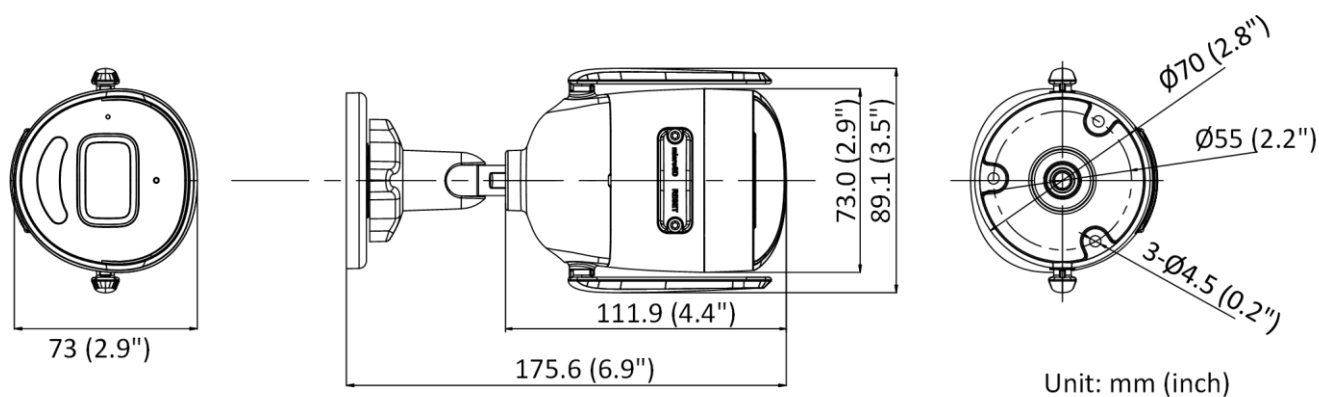

Safety	UL (UL 60950-1); CB (IEC 60950-1:2005 + Am 1:2009 + Am 2:2013); CE-LVD (EN 60950-1:2005 + Am 1:2009 + Am 2:2013);
Environment	CE-RoHS (2011/65/EU); WEEE (2012/19/EU); Reach (Regulation (EC) No 1907/2006) Reach Regulation (EC) No 1907/2006
Protection	Ingress protection: IP66 (IEC 60529-2013)
Wi-Fi	
Wi-Fi Protocol	IEEE802.11b, 802.11g, 802.11n
Frequency Range	2.4 GHz to 2.4835 GHz
Channel Bandwidth	20/40 MHz
Modulation	802.11b: CCK 802.11g: OFDM 802.11n: OFDM
Wireless Range	Up to 120 m (The performance varies based on actual environment)
Encryption Mode	64/128-bit WEP, WPA-EAP/WPA2-EAP, WPA-PSK/WPA2-PSK

▪ Available Model

DS-2CV1041G1-IDW (2.8 mm)(D)

▪ Dimension