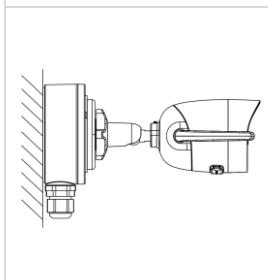

▪ Available Model

DS-2CV1041G1-IDW (2.8 mm)(D)

▪ Dimension

- Accessory
- Optional

DS-1280ZJ-XS Junction Box

Distributed by

HIKVISION®

Headquarters