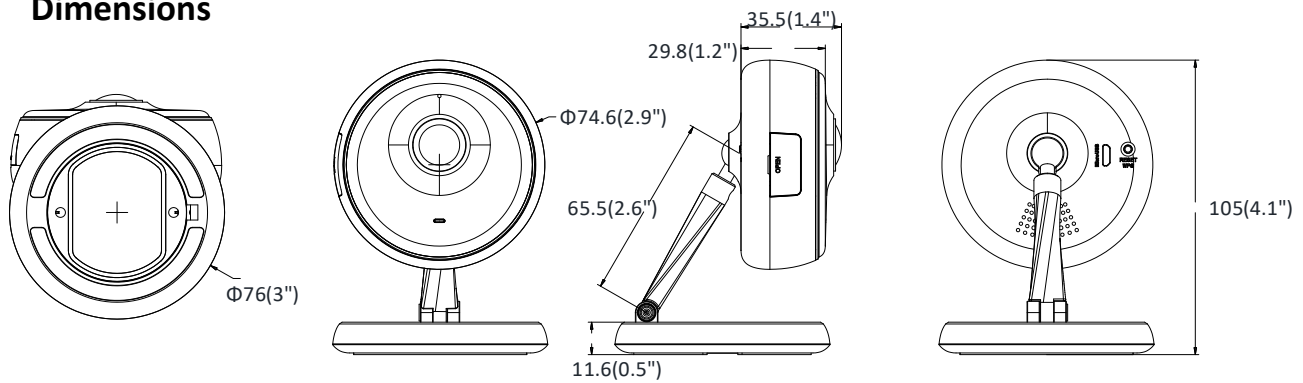

Dimensions