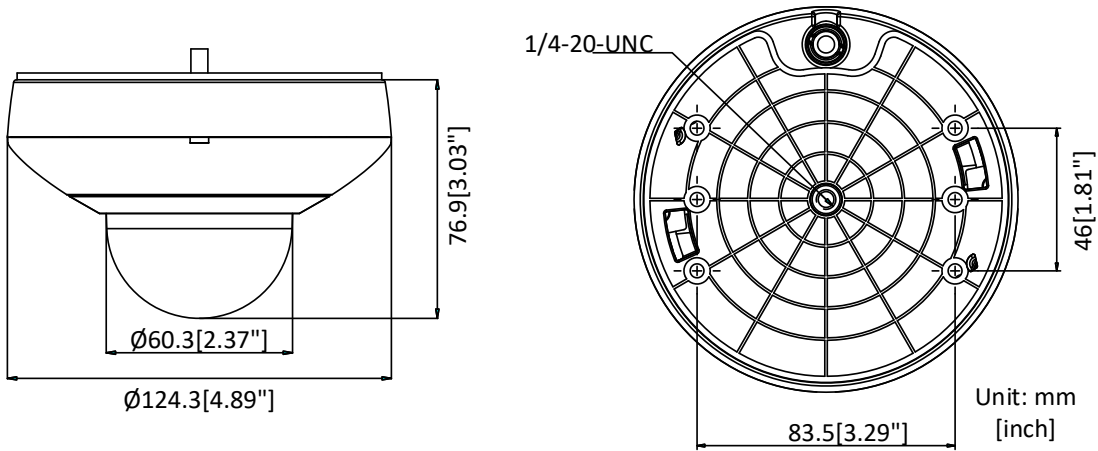

Available Model

DS-2DE1A400W-DE3(2.8 mm), DS-2DE1A400W-DE3(4 mm)

Dimensions