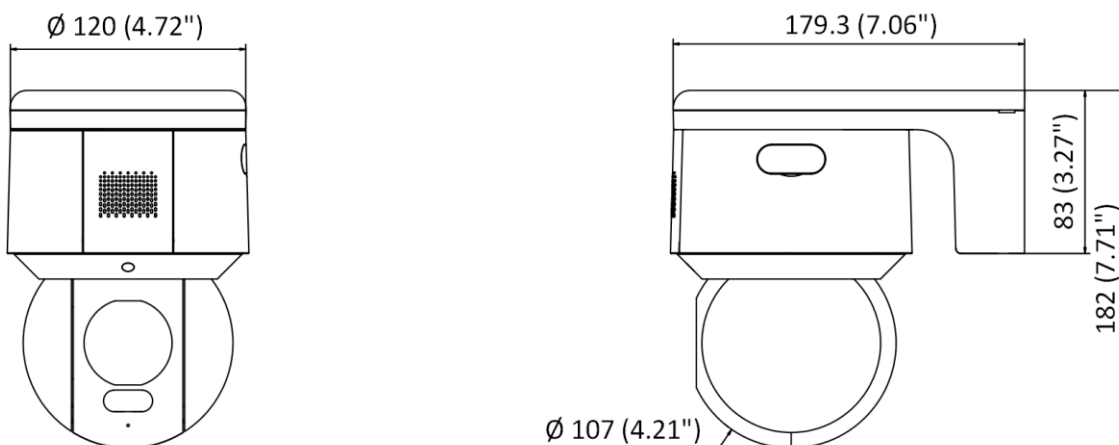

Dimension

Unit: mm (inch)

▪ Available Model

DS-2DE3A400BW-DE(F1) (S5)

Accessory

Included

Power adapter

Distributed by