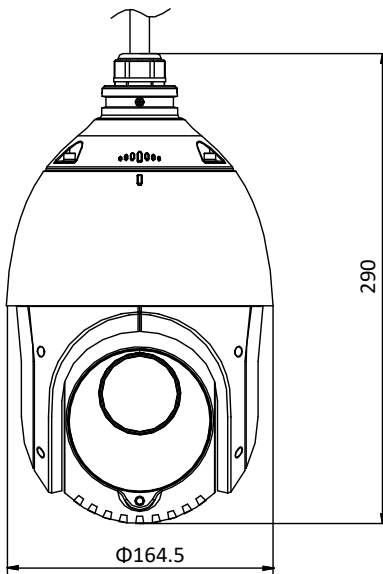

Available Model

DS-2DE4215IW-DE (D), 12 VDC & PoE+ (802.3 at, class4)

Dimensions

Unit: mm