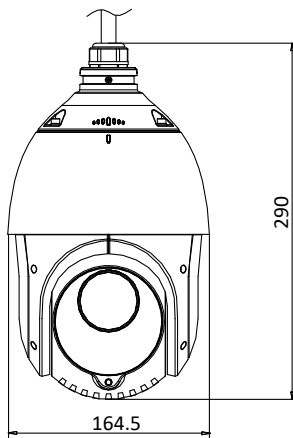

Order Model

DS-2DE4215IW-DE, 12 VDC & PoE+ (802.3at, class4)

Dimensions

Unit: mm

DRAFT