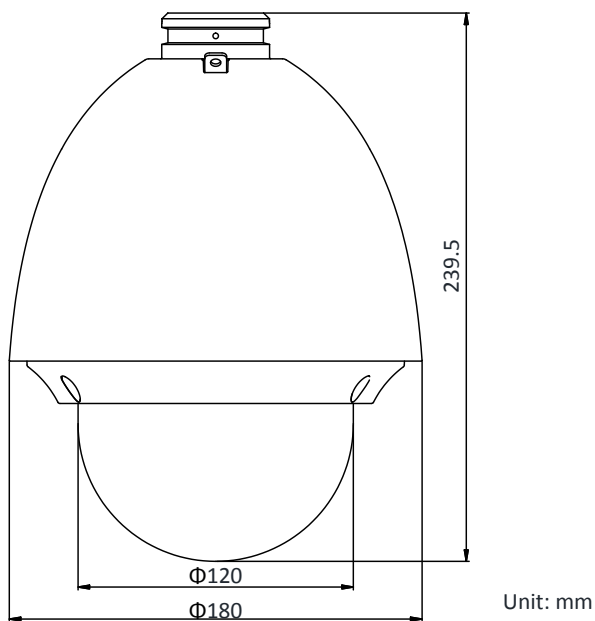

DORI

The DORI (detect, observe, recognize, identify) distance gives the general idea of the camera ability to distinguish persons or objects within its field of view.

It is calculated based on the camera sensor specification and the criteria given by EN 62676-4: 2015.

DORI	Detect	Observe	Recognize	Identify
Definition	25 px/m	63 px/m	125 px/m	250 px/m
Distance (Tele)	960.0 m (3149.6 ft)	381.0 m (1249.8 ft)	192.0 m (629.9 ft)	96.0 m (315.0 ft)

Available Model

DS-2DE4215W-DE (C), 12 VDC & PoE (802.3 at, class4)

Dimensions

Accessory

Included:

Optional: