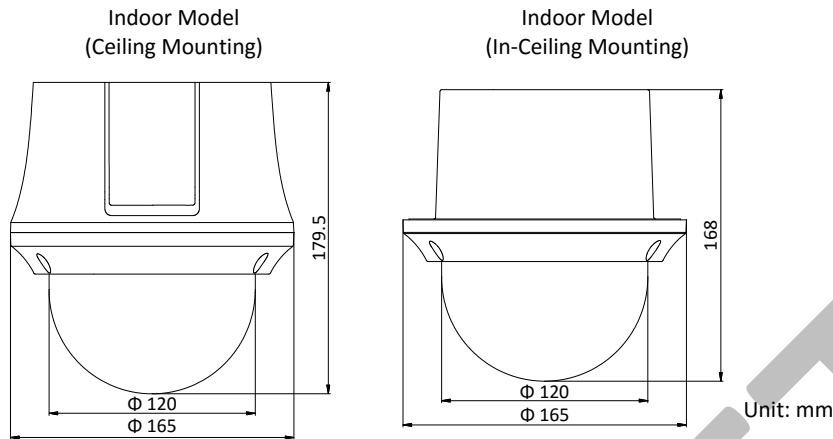

Order Model

DS-2DE4215W-DE3, 12 VDC & PoE+ (802.3at, class4)

* The indoor models support both the in-ceiling mounting and the ceiling mounting.

Dimensions

Distributed by

HIKVISION

Headquarters

No.555 Qianmo Road, Binjiang District,
Hangzhou 310051, China
T +86-571-8807-5998
overseasbusiness@hikvision.com

Hikvision USA
T +1-909-895-0400
sales.usa@hikvision.com

Hikvision Europe
T +31-23-55-42-770
info.eu@hikvision.com

Hikvision Middle East
T +971-4-8816086
salesme@hikvision.com

Hikvision Russia
T +7-495-669-67-99
saleru@hikvision.com

Hikvision India
T +91-22-28469900
sales@pramahikvision.com

Hikvision Italy
T +39-0438-6902
info.it@hikvision.com

Hikvision France
T +33(0)1-85-330-450
info.fr@hikvision.com

Hikvision Spain
T +34-91-737-16-55
info.es@hikvision.com

Hikvision Poland
T +48-22-460-01-50
poland@hikvision.com

Hikvision UK
T +01628-902140
support.uk@hikvision.com

Hikvision Singapore
T +65-6684-4718
sg@hikvision.com

Hikvision Oceania
T +61-2-8599-4233
salesau@hikvision.com

Hikvision Canada
T +1-909-895-0400
sales.usa@hikvision.com

Hikvision Korea
T +82-31-731-8841
sales.korea@hikvision.com

Hikvision Brazil
T +55 11 3318-0050
Latam.support@hikvision.com

Hikvision Africa
T +27 (10) 0351172
sale.africa@hikvision.com

Hikvision Hong Kong
T +852-2151-1761