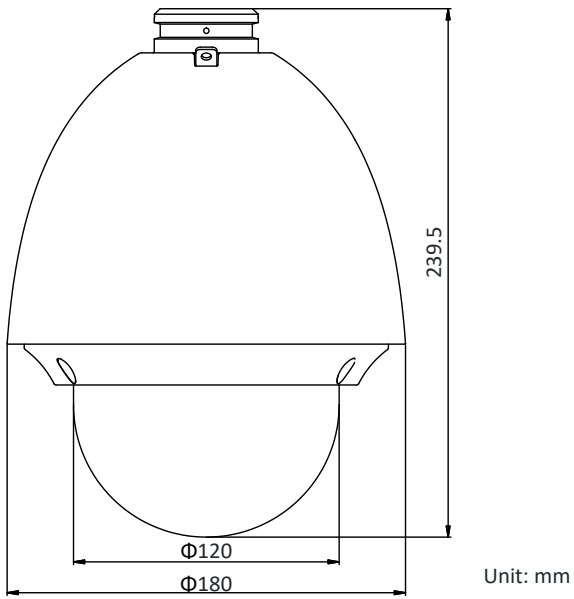

Available Model

DS-2DE4225W-DE, 12 VDC & PoE+ (802.3 at, class4)

Dimensions