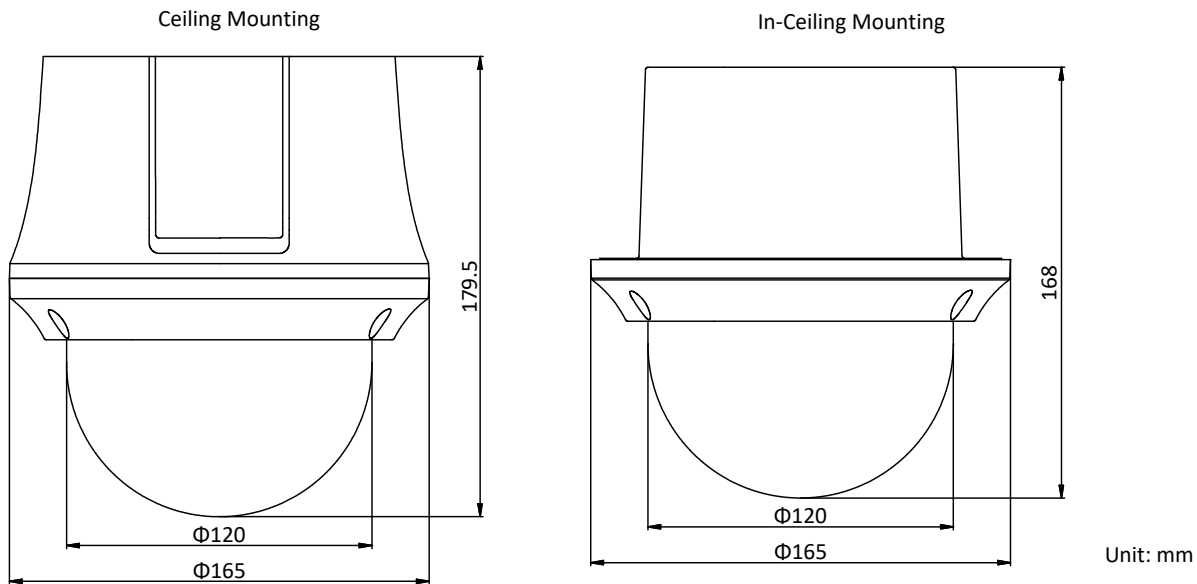

Available Model

DS-2DE4425W-DE3, 12 VDC & PoE+ (802.3 at, class4)

Dimensions