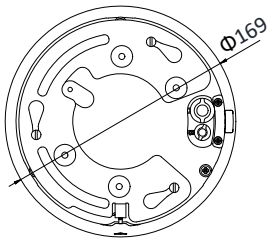

## Specification

Camera Module	
<b>DS-2DE4A204IW-DE (8-32 mm) 2MP 4× Network IR PTZ Camera</b>	
Image Sensor	1/1.9" progressive scan CMOS
Min. Illumination	Color: 0.002 Lux @(F1.6, AGC ON) B/W: 0.0002Lux @(F1.6, AGC ON) 0 Lux with IR
Shutter Time	50Hz: 1/1 s to 1/30,000 s 60Hz: 1/1 s to 1/30,000 s
White Balance	Auto/Manual/ATW (Auto Tracking White Balance)/Indoor/Outdoor/Fluorescent Lamp/Sodium Lamp
AGC	Auto/Manual
Day & Night	IR Cut Filter
Digital Zoom	16×
Privacy Mask	8 programmable privacy masks
Focus Mode	Auto/Semi-automatic/Manual
3D DNR	Support
BLC	Support
HLC	Support
WDR	Support
Digital Defog	Support
EIS	Support
Regional Exposure	Support
Regional Focus	Support
Lens	
Focal Length	8 mm to 32 mm, 4× Optical
Zoom Speed	Approx. 2.5 s (optical lens, wide-tele)
Field of View	42.2° to 13.5° (wide-tele)
Working Distance	10 mm to 1500 mm (wide-tele)
Aperture Range	F1.6
PTZ	
Movement Range (Pan)	360° endless
Pan Speed	Configurable, from 0.1°/s to 300°/s, Preset Speed: 350°/s
Movement Range (Tilt)	From -5° to 90°
Tilt Speed	Configurable, from 0.1°/s to 160°/s, Preset Speed: 200°/s
Proportional Zoom	Support
Presets	300
Patrol Scan	8 patrols, up to 32 presets for each patrol
Pattern Scan	4 pattern scans, record time over 10 minutes for each scan
Power-off Memory	Support
Park Action	Preset/Pattern Scan/Patrol Scan/Auto Scan/Tilt Scan/Random Scan/Frame Scan/Panorama Scan
PTZ Position Display	ON/OFF
Preset Freezing	Support
Scheduled Task	Preset/Pattern Scan/Patrol Scan/Auto Scan/Tilt Scan/Random Scan/Frame Scan/Panorama Scan/Dome Reboot/Dome Adjust/Aux Output
Smart Features	
Basic Event Detection	Motion Detection, Video Tampering
Smart Event Detection	Intrusion Detection, Line Crossing Detection, Audio Exception Detection, Region Entrance Detection, Region Exiting Detection, Face Detection

**Order Model**

DS-2DE4A204IW-DE (8-32mm)

**Dimensions**

Unit: mm