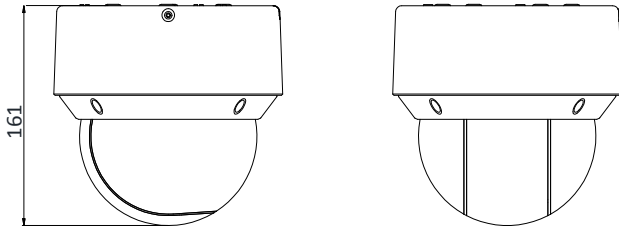

Order Model

DS-2DE4A225IW, 12 VDC & PoE+ (802.3 at, class4)

Dimensions

Unit: mm