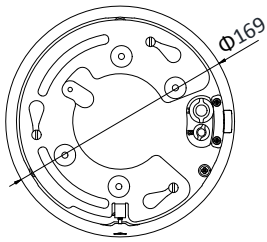

## Specification

Camera Module	
Image Sensor	1/2.8" progressive scan CMOS
Min. Illumination	Color: 0.005 Lux @(F1.6, AGC ON) B/W: 0.001 Lux @(F1.6, AGC ON) 0 Lux with IR
White Balance	Auto/Manual/ATW (Auto-tracking White Balance)/Indoor/Outdoor/Fluorescent Lamp/Sodium Lamp
AGC	Auto/Manual
Shutter Time	1/1 s to 1/30,000 s
Day & Night	IR Cut Filter
Digital Zoom	16×
Privacy Mask	24 programmable privacy masks
Focus Mode	Auto/Semi-automatic/Manual
WDR	120 dB WDR
Lens	
Focal Length	4.8 mm to 120 mm, 25× optical
Zoom Speed	Approx. 3.2 s (optical lens, wide-tele)
FOV	Horizontal field of view: 57.6° to 2.5° (wide-tele) Vertical field of view: 34.4° to 1.4° (wide-tele) Diagonal field of view: 64.5° to 2.9° (wide-tele)
Working Distance	10 mm to 1500 mm (wide-tele)
Aperture Range	F1.6 to F3.5
IR	
IR Distance	50 m
Smart IR	Support
PTZ	
Movement Range (Pan)	360° endless
Pan Speed	Configurable, from 0.1°/s to 300°/s Preset Speed: 350°/s
Movement Range (Tilt)	From -5° to 90° (auto-flip)
Tilt Speed	Configurable, from 0.1°/s to 160°/s Preset Speed: 200°/s
Proportional Zoom	Support
Presets	300
Patrol Scan	8 patrols, up to 32 presets for each patrol
Pattern Scan	4 pattern scans, record time over 10 minutes for each scan
Power-off Memory	Support
Park Action	Preset/Pattern Scan/Patrol Scan/Auto Scan/Tilt Scan/Random Scan/Frame Scan/Panorama Scan
PTZ Position Display	Support
Preset Freezing	Support
Scheduled Task	Preset/Pattern Scan/Patrol Scan/Auto Scan/Tilt Scan/Random Scan/Frame Scan/Panorama Scan/Dome Reboot/Dome Adjust/Aux Output
Compression Standard	
Video Compression	Main Stream: H.265+/H.265/H.264+/H.264 Sub-Stream: H.265/H.264/MJPEG Third Stream: H.265/H.264/MJPEG
H.264 Type	Baseline Profile/Main Profile/High Profile
H.264+	Support
H.265 Type	Main Profile

**Order Model**

DS-2DE4A225IW, 12 VDC & PoE+ (802.3 at, class4)

**Dimensions**

Unit: mm