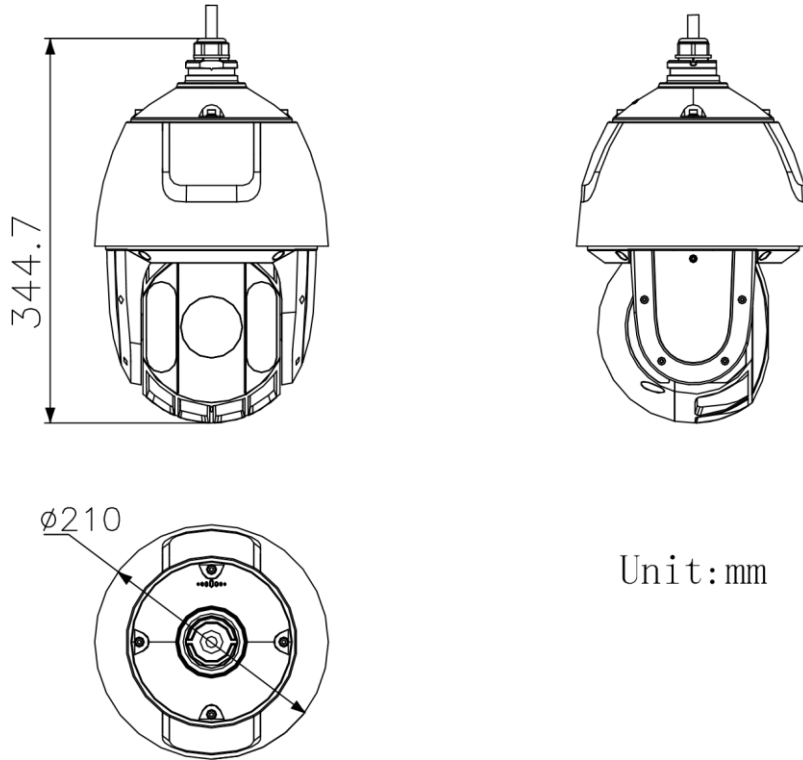

DORI	Detect	Observe	Recognize	Identify
Definition	25 px/m	63 px/m	125 px/m	250 px/m
Distance(Tele)	1600.0 m (5249.3 ft)	634.9 m (2083.0 ft)	320.0 m (1049.9 ft)	160.0 m (524.9 ft)

▪ **Dimension**

- **Accessory**
- **Included**

DS-1602ZJ
Wall Mount

▪ **Optional**