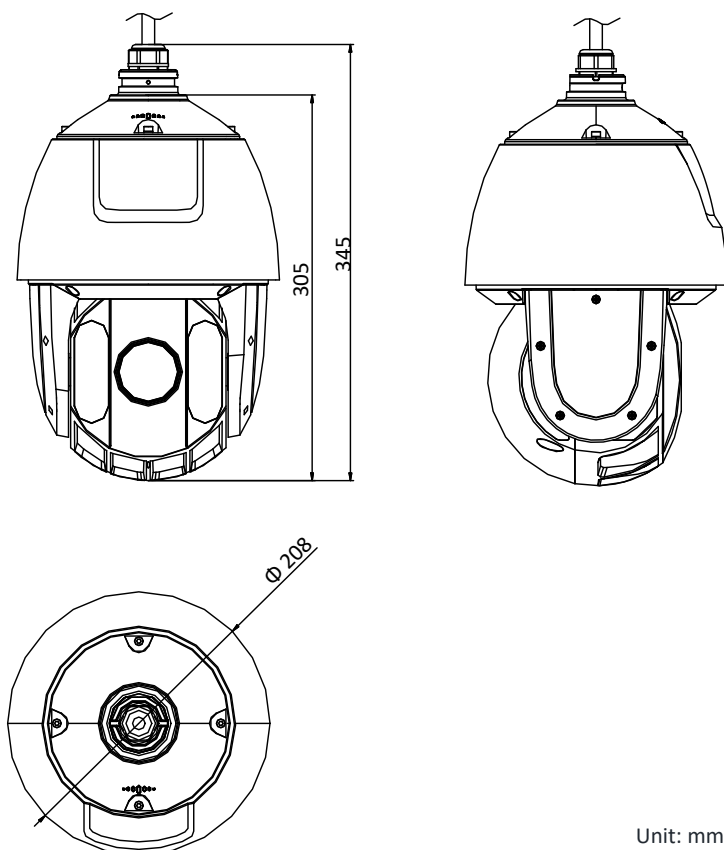

Working Temperature	-30°C to 65°C (-22°F to 149°F)
Working Humidity	≤ 90%
Protection Level	IP66 Standard, 4000V Lightning Protection, Surge Protection and Voltage Transient Protection
Material	ADC 12, PC, PC+10% GF
Dimensions	Φ 208 mm × 345 mm (Φ 8.19" × 13.58")
Weight	Approx. 3.3 kg (7.28 lb)

DORI

The DORI (detect, observe, recognize, identify) distance gives the general idea of the camera ability to distinguish persons or objects within its field of view.

It is calculated based on the camera sensor specification and the criteria given by EN 62676-4: 2015.

DORI	Detect	Observe	Recognize	Identify
Definition	25 px/m	63 px/m	125 px/m	250 px/m
Distance (Tele)	1963.6 m (6442.4 ft)	779.2 m (2556.5 ft)	392.7 m (1288.5 ft)	196.4 m (644.2 ft)

Available Model

DS-2DE5232IW-AE (E), 24 VAC & Hi-PoE

Dimensions

Unit: mm