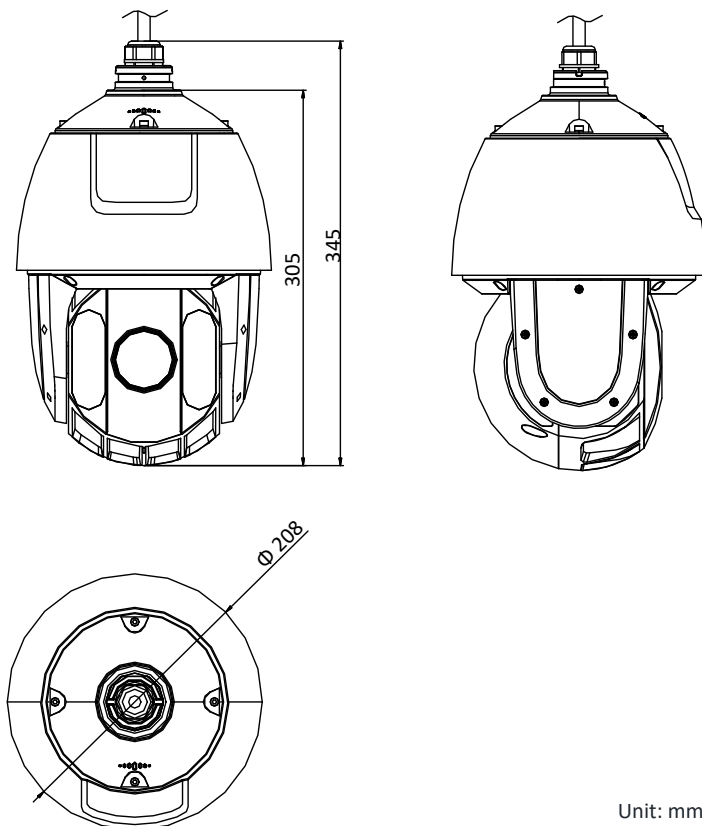

	Finnish, Croatian, Slovenian, Serbian, Turkish, Korean, Traditional Chinese, Thai, Vietnamese, Japanese, Latvian, Lithuanian, Portuguese (Brazil)
Power	24 VAC, 2.2 A, 50/60 Hz and Hi-PoE, 42.5 to 57 VDC, 1.41 A Max.: 30 W, including max. 10W for IR
Working Temperature	-30°C to 65°C (-22°F to 149°F)
Working Humidity	≤ 90%
Protection Level	IP66 Standard, 4000V Lightning Protection, Surge Protection and Voltage Transient Protection
Material	ADC 12, PC+10% GF
Dimensions	Φ 208 mm × 345 mm (Φ 8.19" × 13.58")
Weight	Approx. 3.3 kg (7.28 lb)

Dimensions

Unit: mm

Accessory

Included

DS-1602ZJ

Wall Mount

Optional

DS-1604ZJ-Box-Corner