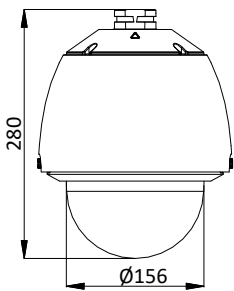

Protection Level	IP66 Standard, IK10, 4000V Lightning Protection, Surge Protection and Voltage Transient Protection
Material	ADC 12, PC+ABS, PC/PMMA
Dimensions	Φ 220 mm × 280 mm (Φ 8.66" × 11.02")
Weight	Approx. 3 kg (6.61 lb)

DORI	Detect	Observe	Recognize	Identify
Definition	25 px/m	63 px/m	125 px/m	250 px/m
Distance (Tele)	2400.0 m (7874.0 ft)	952.4 m (3124.7 ft)	480.0 m (1574.8 ft)	240.0 m (787.4 ft)

Available Model

DS-2DE5425W-AE (E), 24 VAC & PoE (802.3 at, class4)

Dimensions

Unit: mm

Accessory

Included

DS-1602ZJ

Wall Mount

Optional

DS-1604ZJ-Box-Corner