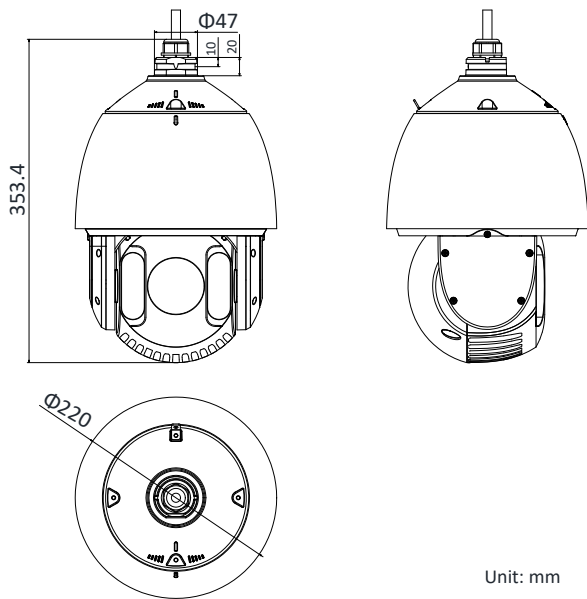

Order Model

DS-2DE7220IW-AE, Hi-PoE, 24 VAC, Outdoor

Dimensions