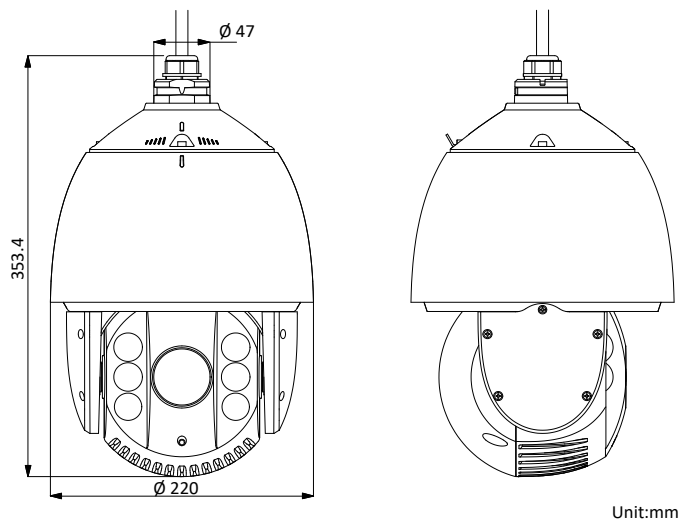

Protection Level	IP66 Standard, TVS 4000V Lightning Protection, Surge Protection and Voltage Transient Protection
Material	ADC 12, PC, PC+10%GF
Dimensions	Φ 220 mm × 353.4 mm (Φ 8.66" × 13.91")
Weight	Approx. 4.5 kg (9.92 lb)

Available Model

DS-2DE7232IW-AE, 24 VAC & Hi-PoE

Dimensions