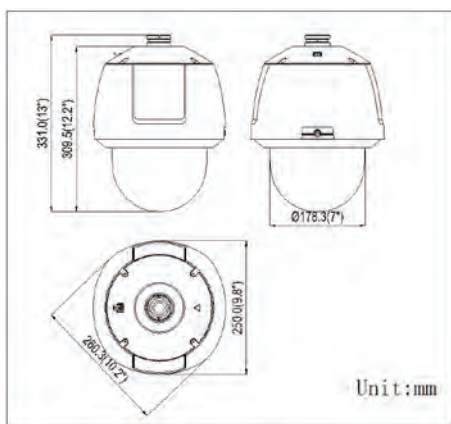

Dimensions

Accessories

Order Models

DS-2DF6336V-AEL, High-PoE/24 VAC, outdoor

DS-2DF6336V-AEL	
Camera Module	
Image Sensor	1/3" progressive scan CMOS
Minimum Illumination	f/1.6, AGC on: color: 0.05 lux, B/W: 0.01 lux
Max. Image Resolution	2048 × 1536
Focal Length	4.5 mm to 162 mm, 36x
Digital Zoom	16x
Zoom Speed	Approximately 3.3 s (optical wide-tele)
Angle of View	60.6° to 3.68° (wide-tele)
Min. Working Distance	10 mm to 1500 mm (wide-tele)
Aperture Range	f/1.6 to f/4.4
Focus Mode	Auto/semiautomatic/manual
WDR	120 dB
S/N Ratio	≥ 55 dB
Shutter Speed	50 Hz: 1 to 1/30,000 s; 60 Hz: 1 to 1/30,000 s
AGC	Auto/manual
White Balance	Auto/manual/ATW/indoor/outdoor/daylight lamp/sodium lamp
Day/Night	IR cut filter
Privacy Mask	24 privacy masks programmable
Enhancement	3D DNR, defog, HLC/BLC, SVC
Pan and Tilt	
Range	Pan: 360° endless; tilt: -20° to 90° (auto flip)
Speed	Pan manual speed: 0.1° to 300°/s, pan preset speed: 540°/s Tilt manual speed: 0.1° to 240°/s, tilt preset speed: 400°/s
Number of Presets	300
Patrols	16 patrols, up to 32 presets per patrol
Patterns	10 patterns, with the recording time not less than 10 minutes per pattern
Park Actions	Preset/patrol/pattern/auto scan/tilt scan/random scan/frame scan/panorama scan
Scheduled Tasks	Preset/patrol/pattern/auto scan/tilt scan/random scan/frame scan/panorama scan/dome reboot/dome adjust/aux output
Smart Features	
Smart Tracking	Manual/panorama/intrusion trigger/line crossing trigger/region entrance trigger/region exiting trigger
Smart Detection	Intrusion detection, line crossing detection, audio exception detection, region entrance, region exiting
ROI Encoding	Supports 24 areas with adjustable levels
Alarm	
Alarm I/O	7/2
Alarm Trigger	Intrusion detection, line crossing detection, region entrance, region exiting, audio exception detection, motion detection, audio exception detection, dynamic analysis, tampering alarm, network disconnect, IP address conflict, storage exception
Alarm Action	Preset, patrol, pattern, microSD/SDHC card recording, relay output, Notification on Client
Input/Output	
Monitor Output	1.0 V _{p-p} /75 Ω, NTSC (or PAL) composite, BNC
Audio Input	1 mic in/line in interface, line input: 2-2.4 V _{p-p} ; output impedance: 1K Ω, ±10%
Audio Output	1 audio output interface, line level, impedance: 600 Ω
Network	
Ethernet	10Base-T/100Base-TX, RJ-45 connector
Main Stream	50 Hz: 50 fps (2048 × 1536, 1920 × 1080), 25 fps (1280 × 720); 60 Hz: 60 fps (2048 × 1536, 1920 × 1080), 30 fps (1280 × 720)
Sub Stream	50 Hz: 25 fps (704 × 576, 352 × 288, 176 × 144); 60 Hz: 30 fps (704 × 480, 352 × 240, 176 × 120)
Third Stream	50 Hz: 25 fps (2048 × 1536, 1920 × 1080, 1280 × 720, 704 × 576, 352 × 288, 176 × 144) 60 Hz: 30 fps (2048 × 1536, 1920 × 1080, 1280 × 720, 704 × 480, 352 × 240, 176 × 120)
Image Compression	H.264/MJPEG/MPEG4, H.264 encoding with Baseline/Main/High profile
Audio Compression	G.711ulaw/G.711alaw/G.726/MP2L2/G.722
Protocols	IPv4/IPv6, HTTP, HTTPS, 802.1X, QoS, FTP, SMTP, UPnP, SNMP, DNS, DDNS, NTP, RTSP, RTP, TCP, UDP, IGMP, ICMP, DHCP, PPPoE
Simultaneous Live Views	Up to 20 users
MiniSD Memory Card	Supports up to 128 GB microSD/SDHC/SDXC card. Supports Edge recording
User/Host Levels	Up to 32 users, 3 levels: administrator, operator, and user
Security Measures	User authentication (ID and PW); host authentication (MAC address); IP address filtering
System Integration	
Application Programming	Open-ended API, supports ONVIF, PSIA, CGI, and Genetec
Web Browser	IE 7+, Chrome 18+, Firefox 5.0+, Safari 5.02+, supports multi-language
RS-485 Protocols	HIKVISION, Pelco-P, Pelco-D, self-adaptive
Power	Hi-PoE and 24 VAC, maximum 60 W
Working Temperature	-40° C to 65° C (-40° F to 149° F)
Humidity	90% or less
Protection Level	IP67, IK10, TVS 4,000V lightning protection, surge protection and voltage transient protection
Certification	FCC, CE, UL, RoHS, IEC/EN 61000, IEC/EN 55022, IEC/EN 55024, IEC/EN60950-1
Dimensions	Φ178.3 mm × 331.0 mm (Φ7.02" × 13.03")
Weight (approximate)	~8 kg (~17.64 lbs)