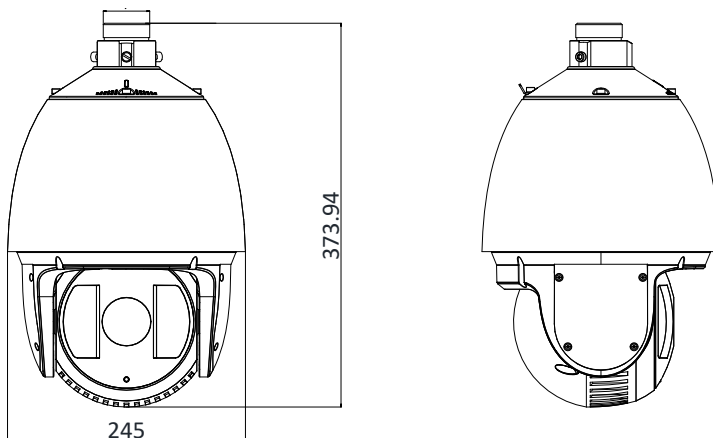

Web Browser	IE 8 to 11, Chrome 31.0+, Firefox 30.0+, Edge 16.16299+, Safari 11+
<b>General</b>	
Language (Web Browser Access)	32 languages. English, Russian, Estonian, Bulgarian, Hungarian, Greek, German, Italian, Czech, Slovak, French, Polish, Dutch, Portuguese, Spanish, Romanian, Danish, Swedish, Norwegian, Finnish, Croatian, Slovenian, Serbian, Turkish, Korean, Traditional Chinese, Thai, Vietnamese, Japanese, Latvian, Lithuanian, Portuguese (Brazil)
Power	24 VAC (Max. 60 W), Hi-PoE (Max. 50 W) Total max. 60W, including max. 18 W for IR, max. 6 W for heater.
Working Temperature	Outdoor: -40°C to 70°C (-40°F to 158°F)
Working Humidity	≤ 90%
Protection Level	IP66 Standard, 6000V Lightning Protection, Surge Protection and Voltage Transient Protection
Dimensions	Φ 245 mm × 373.94 mm (Φ 9.65" × 14.72")
Weight	Approx. 6 kg (13.23 lb)

## Dimensions

Unit: mm