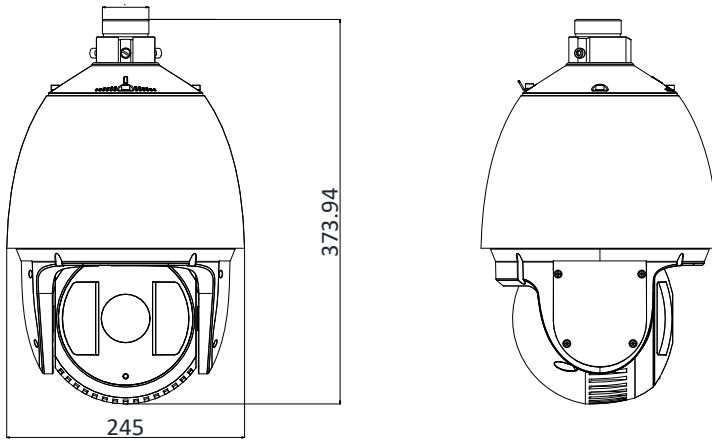

Working Humidity	≤ 90%
Protection Level	IP66 Standard, 6000V Lightning Protection, Surge Protection and Voltage Transient Protection
Dimensions	Φ 245 mm × 373.94 mm (Φ 9.65" × 14.72")
Weight	Approx. 6 kg (13.23 lb)

Order Model

DS-2DF7232IX-AEL (D), without wiper, 24 VAC & Hi-PoE

DS-2DF7232IX-AELW (D), with wiper, 24 VAC & Hi-PoE

Dimensions

Unit: mm

Accessories

	DS-1604ZJ	Wall Mounting Bracket
	DS-1604ZJ-box	Wall Mounting Bracket with Junction Box
	DS-1604ZJ-box-pole	Vertical Pole Mounting Bracket with Junction Box
	DS-1604ZJ-box-corner	Wall Mounting Bracket with Junction Box
	DS-1660ZJ	Parapet Wall Mounting Bracket
	DS-1619ZJ	Gooseneck Mounting Bracket
	DS-1661ZJ	Pendant Mounting Bracket
	DS-1662ZJ	Pendant Mounting Bracket
	DS-1663ZJ	Ceiling Mounting Bracket
	DS-1667ZJ	Extendable Pole for Pendant Mounting Bracket
	DS-1673ZJ	Horizontal Pole Mounting Bracket
	DS-1682ZJ	Extendable Pole for Pendant Mounting Bracket