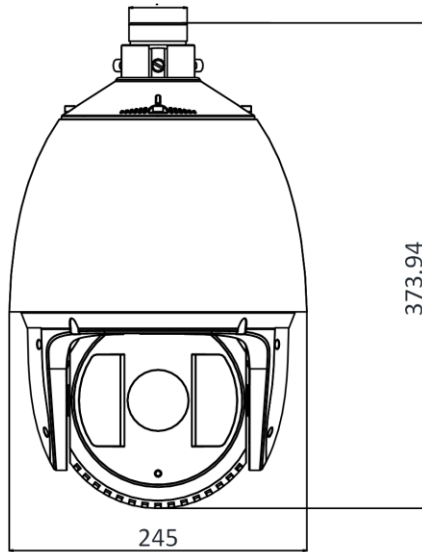

Dimensions

Unit: mm

Accessory

Included

Optional