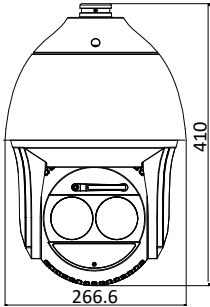

Order Model

DS-2DF8436I5X-AELW (C), with wiper, 24 VAC & Hi-PoE

Dimensions

Unit: mm