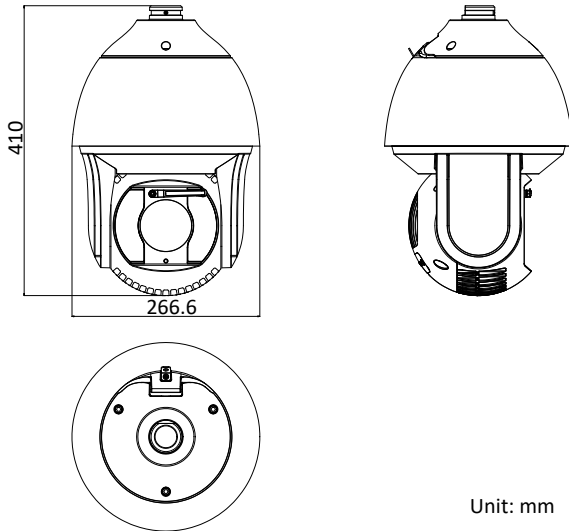

Weight

Approx. 8 kg (17.64 lb)

Order Model

DS-2DF8825IX-AEL (B), without wiper, 24 VAC & Hi-PoE

DS-2DF8825IX-AELW (B), with wiper, 24 VAC & Hi-PoE

Dimensions

Unit: mm

Accessories