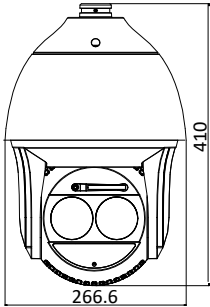

Order Model

DS-2DF8836I5X-AELW (B), with wiper, 24 VAC & Hi-PoE

Dimensions

Unit: mm