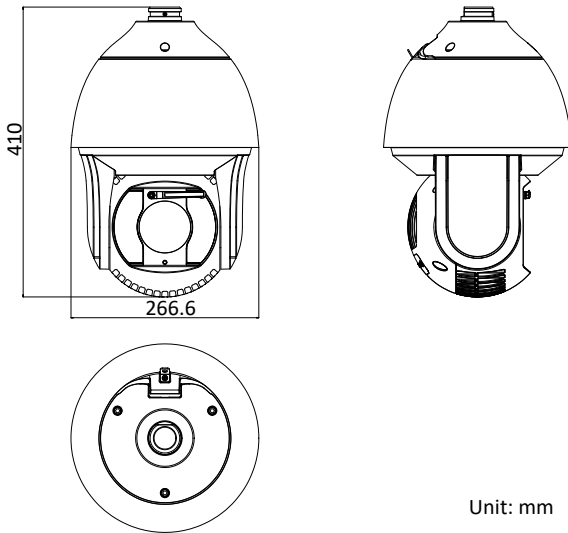

Dimensions	Φ 266.6 mm × 410 mm (Φ 10.50" × 16.14")
Weight	Approx. 8 kg (17.64 lb)

Order Model

DS-2DF8836IX-AEL (B), without wiper, 24 VAC & Hi-PoE

DS-2DF8836IX-AELW (B), with wiper, 24 VAC & Hi-PoE

Dimensions