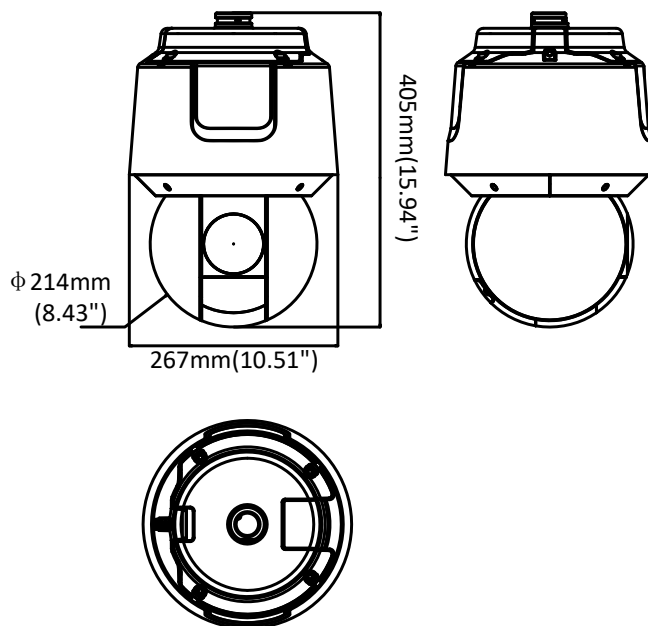

Installation	Variable installation methods optional, including ceiling mounting (default), junction box installation and wall mounting
Dimensions	Φ 267 mm × 405 mm (Φ 10.51" × 15.94")
Weight	Approx. 9.5 kg (20.94 lb)

DORI

The DORI (detect, observe, recognize, identify) distance gives the general idea of the camera ability to distinguish persons or objects within its field of view.

It is calculated based on the camera sensor specification and the criteria given by EN 62676-4: 2015.

DORI	Detect	Observe	Recognize	Identify
Definition	25 px/m	63 px/m	125 px/m	250 px/m
Distance (Tele)	2786.2 m (9141.1 ft)	1105.6 m (3627.4 ft)	557.2 m (1828.2 ft)	278.6 m (914.1 ft)

Order Model

DS-2DF8A436IX-AEL (C), 24 VAC, Hi-PoE

DS-2DF8A436INX-AEL (C), 24 VAC, Hi-PoE

Dimension