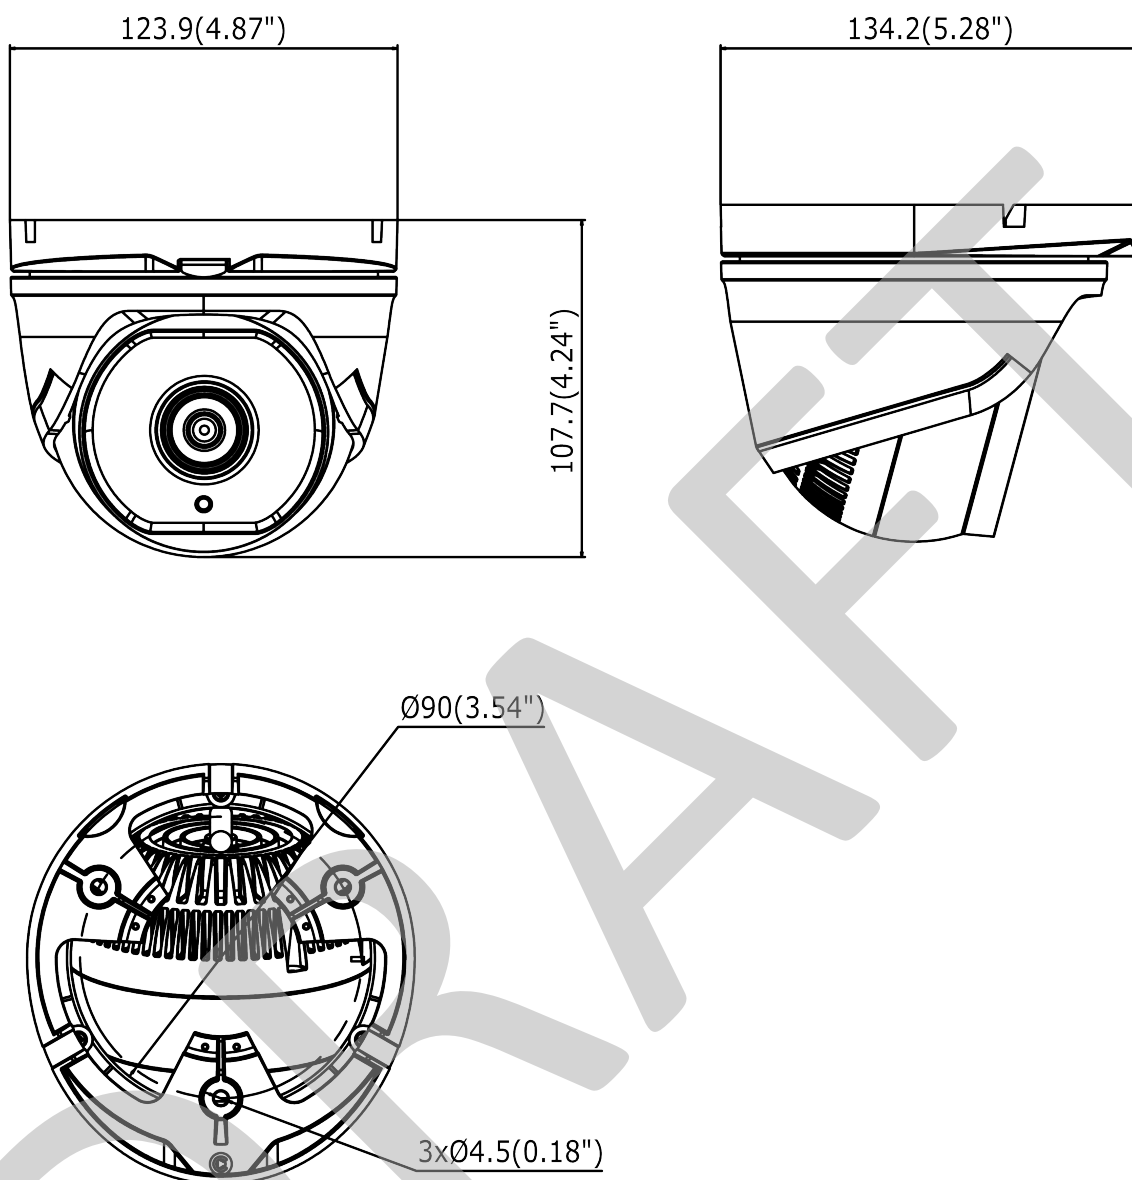

Detection Range Table

* The table is only for reference, the performance may vary from camera to camera.

Smart functions Range

Different targets trigger the VCA events within different range limits.

VCA Range (Vehicles: 1.4×4.0m)	VCA Range (Humans: 1.8×0.5m)	Temperature Measurement (Object:2×2 m)	Temperature measurement (Object:1×1 m)	Fire Detection (Object:2×2 m)	Fire Detection (Object:1×1 m)
80 m	20 m	44 m	22 m	108 m	54 m

Available Model

DS-2TD1117-2/V1

Dimensions

Distributed by

**HIKVISION®****Headquarters**

No.555 Qianmo Road, Binjiang District,
Hangzhou 310051, China
T +86-571-8807-5998
overseasbusiness@hikvision.com

Hikvision USA
T +1-909-895-0400
sales.usa@hikvision.com