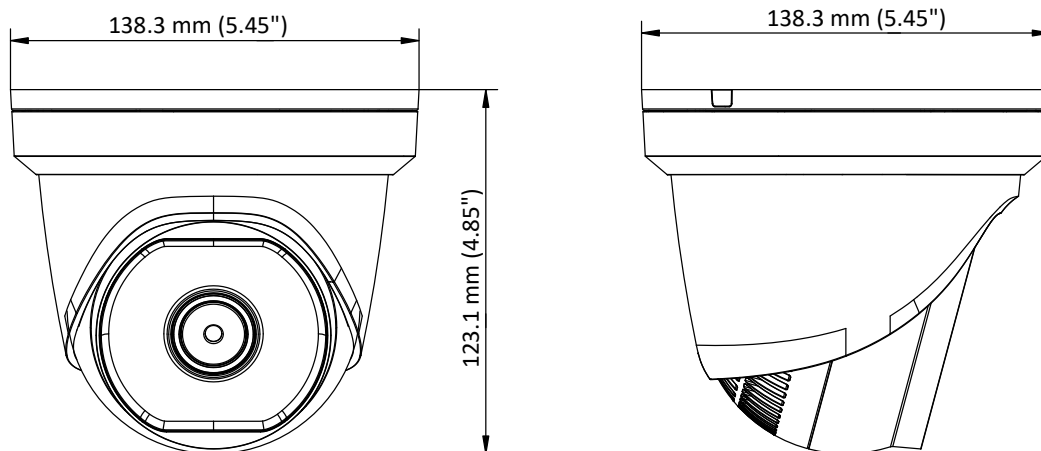

Available Model

DS-2TD1117-3/P

Dimension

Distributed by

HIKVISION®

Headquarters

No.555 Qianmo Road, Binjiang District,
Hangzhou 310051, China
T +86-571-8807-5998
overseasbusiness@hikvision.com

Hikvision USA
T +1-909-895-0400
sales.usa@hikvision.com