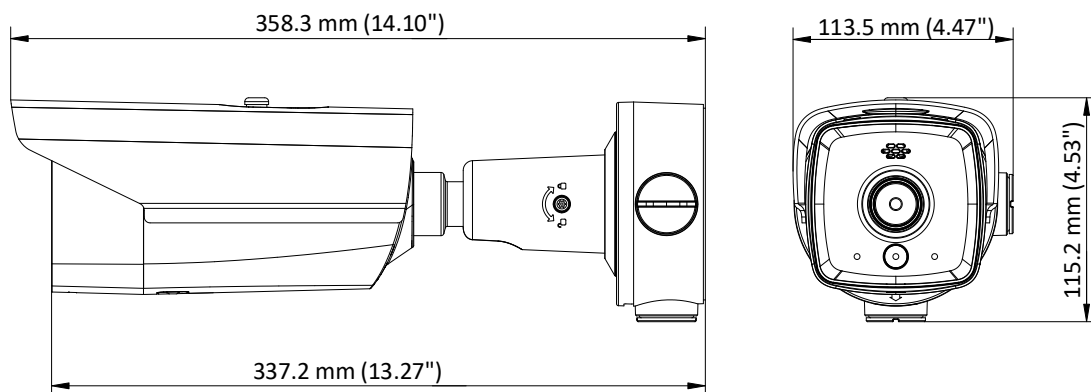

Available Model

DS-2TD2117-6/PA

Dimension

Distributed by

**HIKVISION®****Headquarters**

No.555 Qianmo Road, Binjiang District,
Hangzhou 310051, China
T +86-571-8807-5998
overseasbusiness@hikvision.com

Hikvision USA
T +1-909-895-0400
sales.usa@hikvision.com