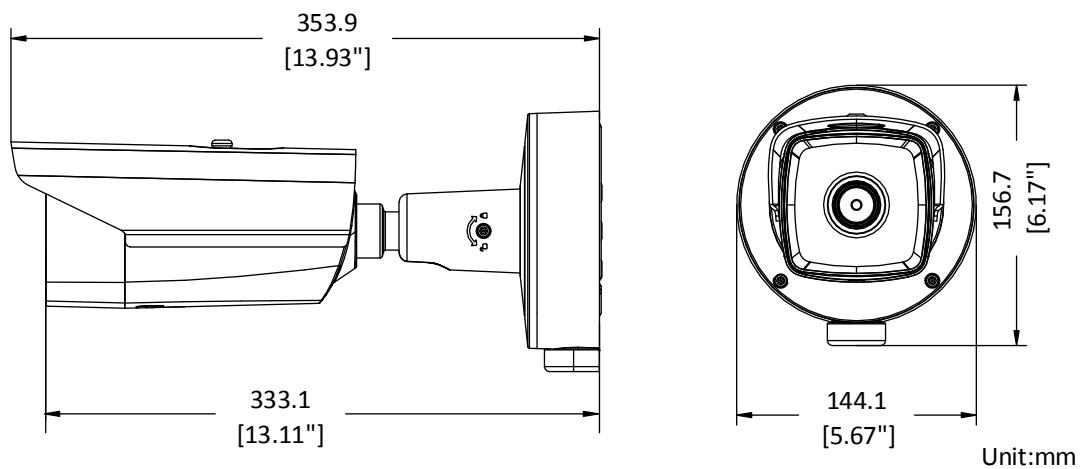

Available Model

DS-2TD2137-15/PI

Dimension

Distributed by

**HIKVISION®****Headquarters**

No.555 Qianmo Road, Binjiang District,
Hangzhou 310051, China
T +86-571-8807-5998
overseasbusiness@hikvision.com

Hikvision USA
T +1-909-895-0400
sales.usa@hikvision.com