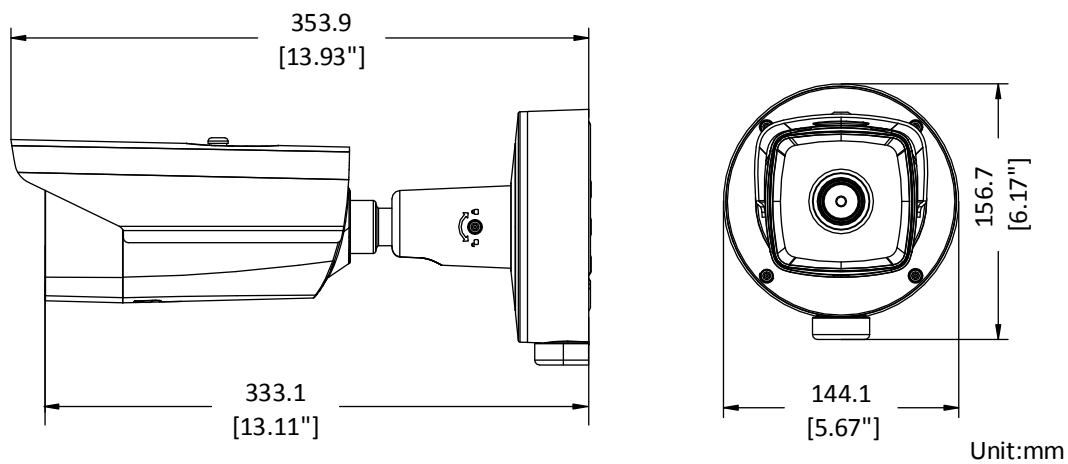

Available Model

DS-2TD2137-7/PI

Dimension

Distributed by

**HIKVISION®****Headquarters**

No.555 Qianmo Road, Binjiang District,
Hangzhou 310051, China
T +86-571-8807-5998
overseasbusiness@hikvision.com

Hikvision USA
T +1-909-895-0400
sales.usa@hikvision.com