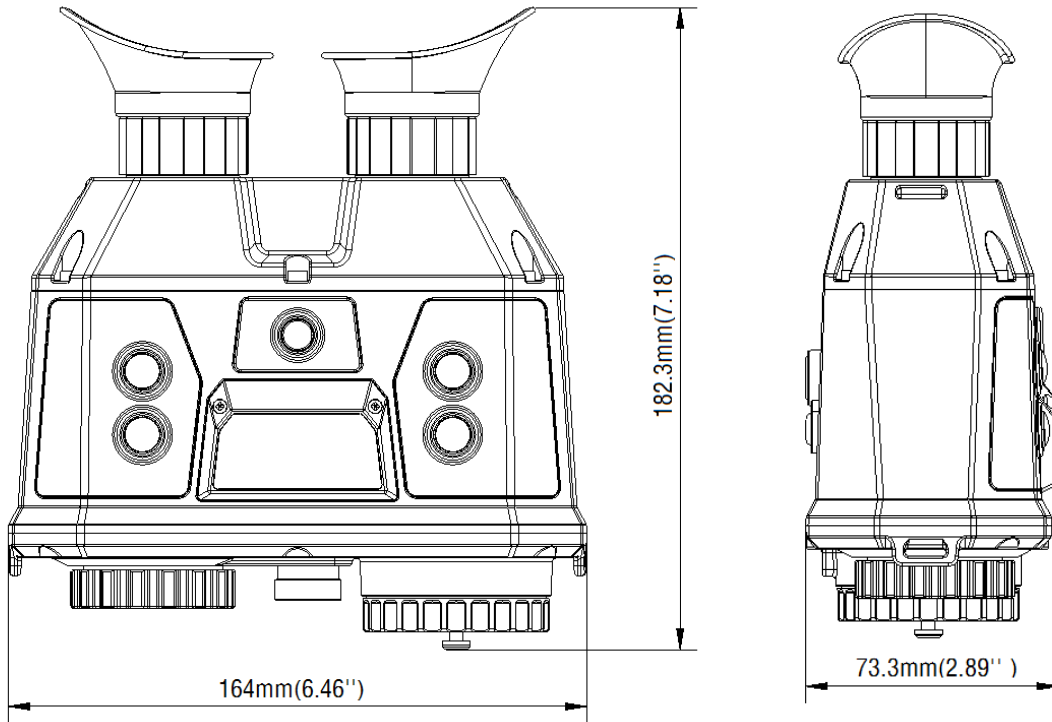

Order Models

DS-2TS16-35VI

Dimensions

Distributed by

HIKVISION®

Headquarters

No.555 Qianmo Road, Binjiang District,
Hangzhou 310051, China
T +86-571-8807-5998
overseasbusiness@hikvision.com

Hikvision USA
T +1-909-895-0400
sales.usa@hikvision.com