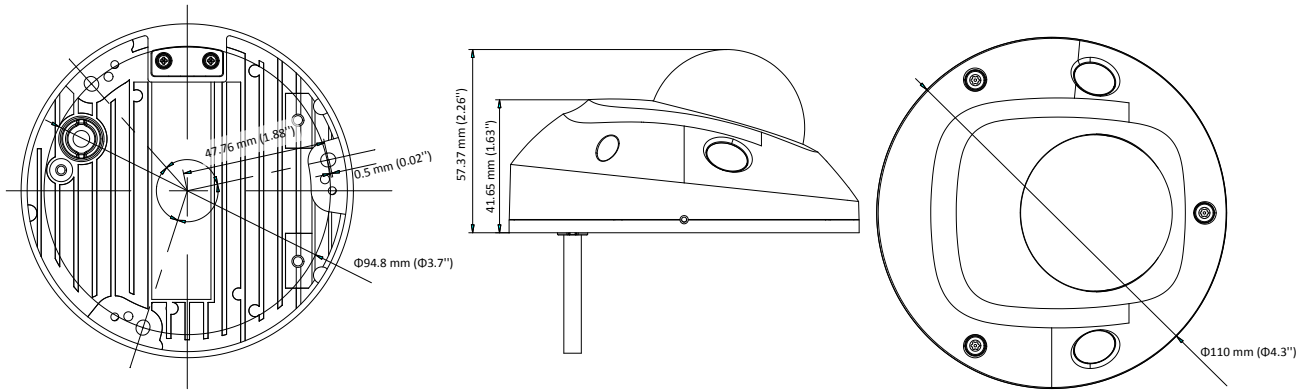

Dimension

Interface Description

	M12 Wire	R-J45 Wire
TX+	1	1
TX-	3	2
RX+	2	3
RX-	4	6