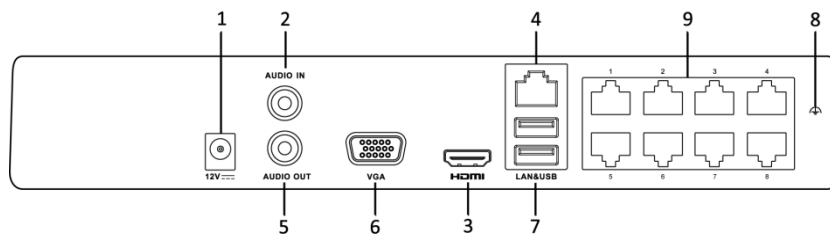

Physical Interfaces

DS-7108NI-E1/8P

The rear panel of DS-7104NI-E1/4P provides 4 independent 100 Mbps built-in switch network interfaces.

Index	Name	Index	Name
1	Power Supply	6	VGA Interface
2	Audio In	7	USB Interface
3	HDMI Interface	8	Ground
4	LAN Network Interface	9	PoE Ethernet Interface
5	Audio Out