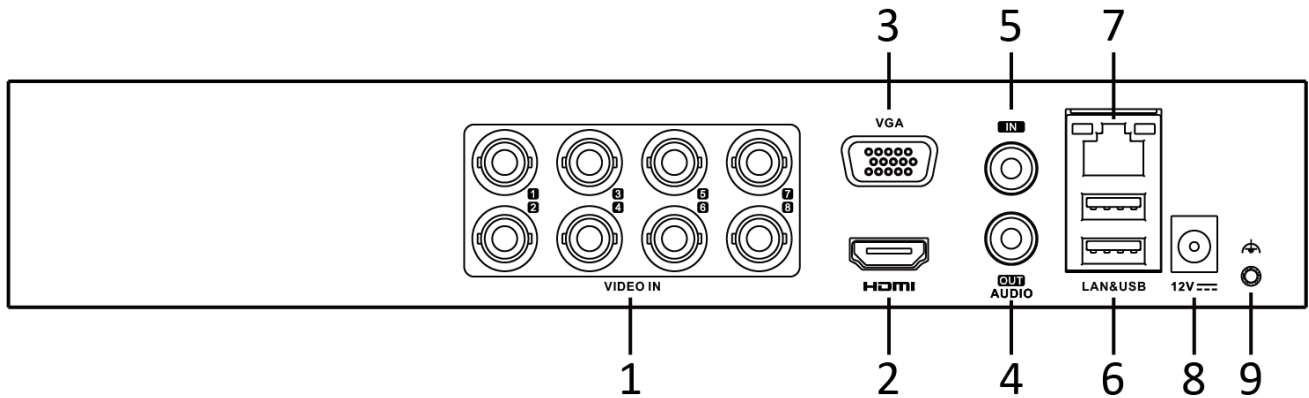

Physical Interface

*: The rear panel of DS-7208HUHI-K1 provides 8 video input interfaces.

No.	Description	No.	Description
1	VIDEO IN	6	USB Interface
2	HDMI Interface	7	LAN Network Interface
3	VGA Interface	8	12 VDC Power Input
4	AUDIO OUT, RCA Connector	9	GND
5	AUDIO IN, RCA Connector