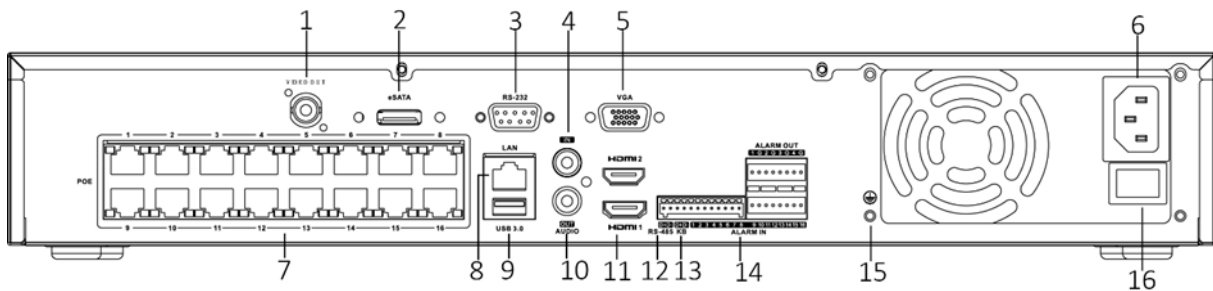

Physical Interface

No.	Description	No.	Description
1	Video output	9	USB 3.0 interface
2	eSATA interface	10	Audio output
3	RS-232 serial interface	11	HDMI output
4	Audio input	12	RS-485 serial interface
5	VGA output	13	Keyboard interface
6	100 to 240 VAC power supply	14	Controller Port, Alarm In/Alarm Out
7	PoE interfaces	15	GND
8	Network interface	16	Power Switch