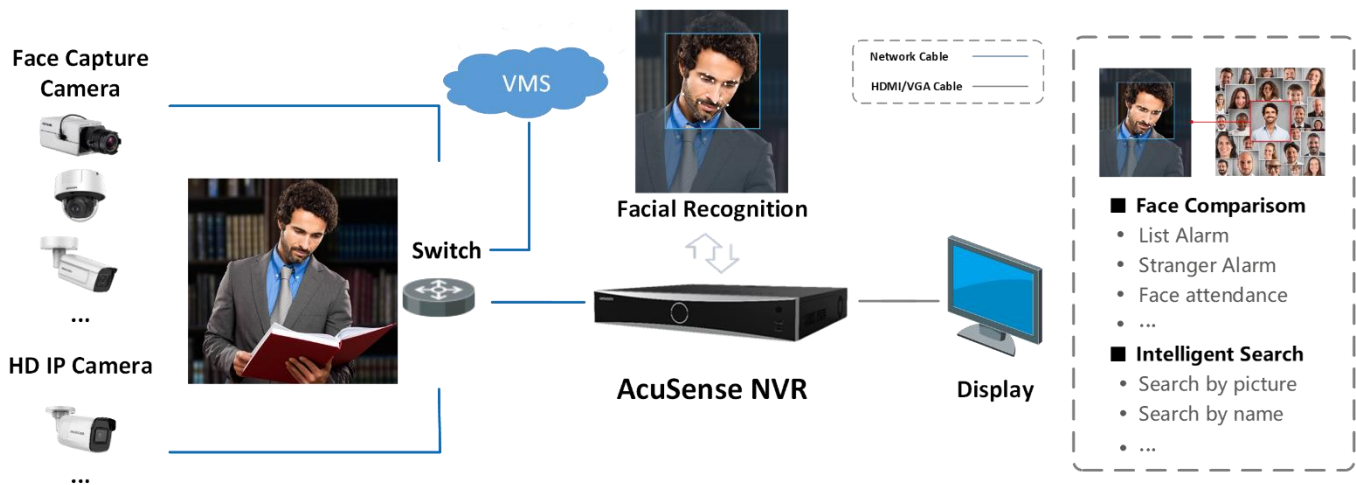

Network & Ethernet Access

- 16 independent PoE network interfaces
- 1 self-adaptive 10/100/1000 Mbps Ethernet interface
- Hik-Connect & DDNS (Dynamic Domain Name System) for easy network management

Typical Application

Facial Recognition and Face Picture Comparison

Modeling and analyzing face pictures captured by cameras. Realize blacklist alarm and stranger alarm via face picture library.

Search target people by picture and name features.