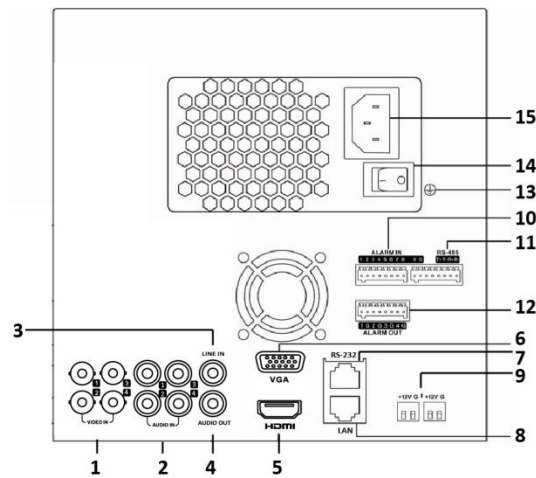

Physical Interfaces

Index	Description	Index	Description
1	VIDEO IN	9	DC Output
2	AUDIO IN	10	ALARM IN
3	LINE IN	11	RS-485 Interface
4	AUDIO OUT	12	ALARM OUT
5	HDMI	13	GND
6	VGA	14	Power Switch
7	RS-232 Interface	15	Power Supply
8	LAN Interface