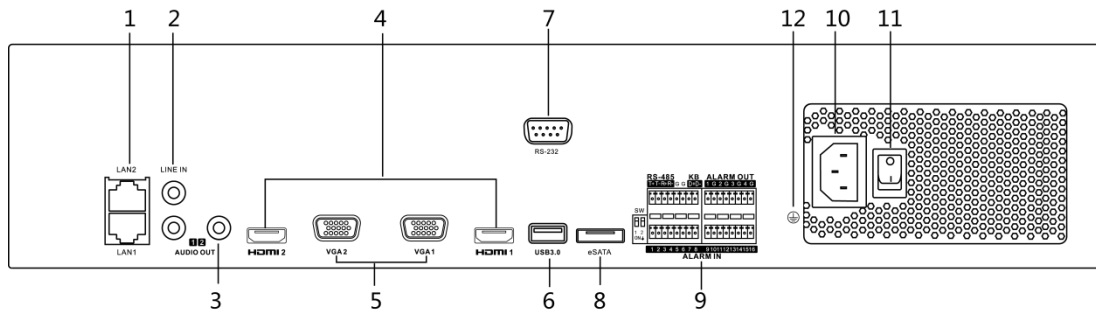

Physical Interfaces

Index	Description	Index	Description
1	LAN1/LAN2 Interface	7	RS-232 Interface
2	LINE IN	8	eSATA Interface
3	AUDIO OUT	9	Alarm In/Alarm Out
4	HDMI1/HDMI2 Interface	10	100 to 240 VAC power supply
5	VGA1/VGA2 Interface	11	Power Switch
6	USB 3.0 Interface	12	GND