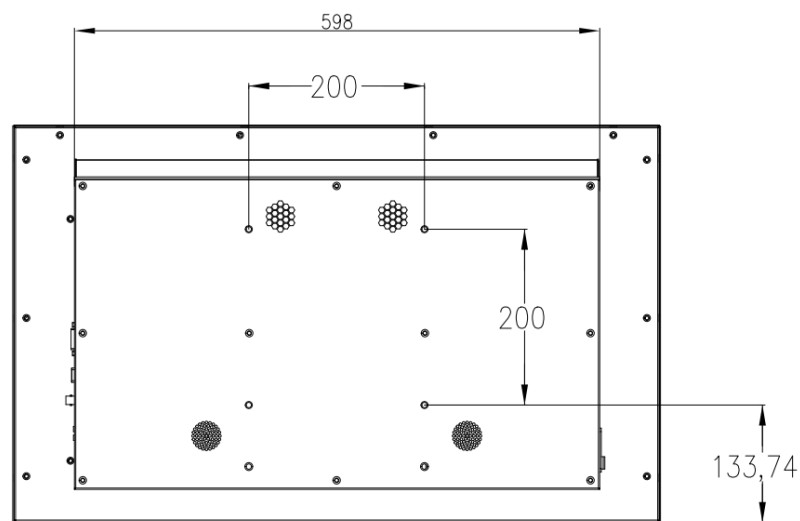

Dimensions (unit: mm)