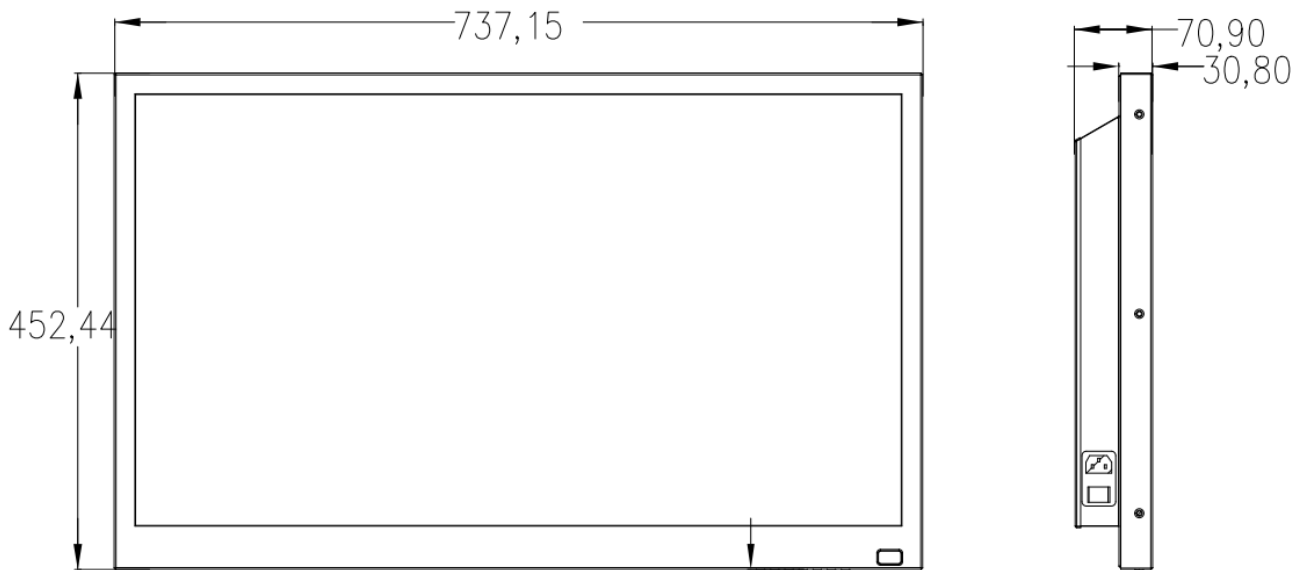

Dimensions (unit: mm)