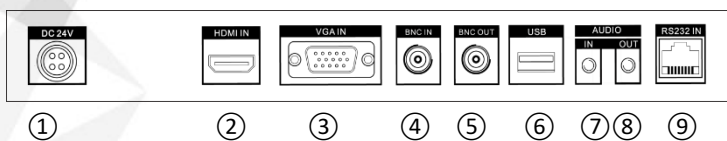

DS-D5032FL-B 31.5" Monitor

Key Features

- Industrial grade A+ LCD panel
- Designed for surveillance, high reliability and stability
- Abundant varieties of interfaces: BNC, VGA, digital interface and diversified interfaces
- 16.7 million color, display picture perfectly
- Support horizontal and vertical display
- Horizontal 178°, Vertical 178°
- Dedicated project RS232 interface
- Build-in loudspeaker, audio visual connection
- VESA standard
- Metal shell

Interfaces

NO.	Description
1	24V DC power input
2	HDMI digital signal input
3	Analog VGA input
4	BNC input
5	BNC output
6	USB interface
7	Audio input
8	Audio output
9	RS-232 communication interface

Model

DS-D5032FL-B

Specifications

Model	DS-D5032FL			
Backlight	LED Backlight			
Screen Size	31.5"			
Pixel Pitch	0.36375 mm x 0.36375 mm			
Max Resolution	1920 x 1080			
Brightness	400 cd/m ² (Typical)			
Contrast	3000 : 1			
Response Time	10 ms			
Color	16.7 M			
Active Area	698.40 mm x 392.85 mm			
Viewing Angle	Horizontal 178°, Vertical 178°			
Interfaces	VGA Input	1	RS-232 interface	1
	BNC Input	1	IR Receiver	1 (for remot control)
	BNC Output	1	Audio input	1
	USB 2.0 Interface	1	Audio output	1
	HDMI input	1	VGA Input	1
Power Supply	24 VDC; 100 to 240 VAC, 50/60Hz			
Power Consumption	≤ 60 W			
Standby Power Consumption	< 0.5 W(Standby)			
Loudspeaker	3W x 2			
Working Temperature	0 °C ~ 40 °C(32°F ~ 104°F)			
Working Humidity	10% ~ 90% (No Condensation)			
Storage Temperature	-20°C ~ 60°C(-4°F ~ 140°F)			
Storage Humidity	10%~90% (No Condensation)			
Color of Casing	Black			
VESA	4-M6 200 mm * 200 mm			
Dimensions(W*H*D)	737.4 mm × 452.5 mm × 70.65 mm			
Packing Dimensions(W*H*D)	881 mm x 630 mm x 205 mm			
Gross Weight	19 kg			
Net Weight	12 kg			
Accessories	Power cord	1		
	User manual	1		
	Warranty card	1		
	Remote control	1		
	Battery	2		
Bracket	Pedestal	Optional	DS-DM3201B	
	Wall mounted	Optional	DS-DM1940W	
*Note	All specifications mentioned above are subject to the actual product			