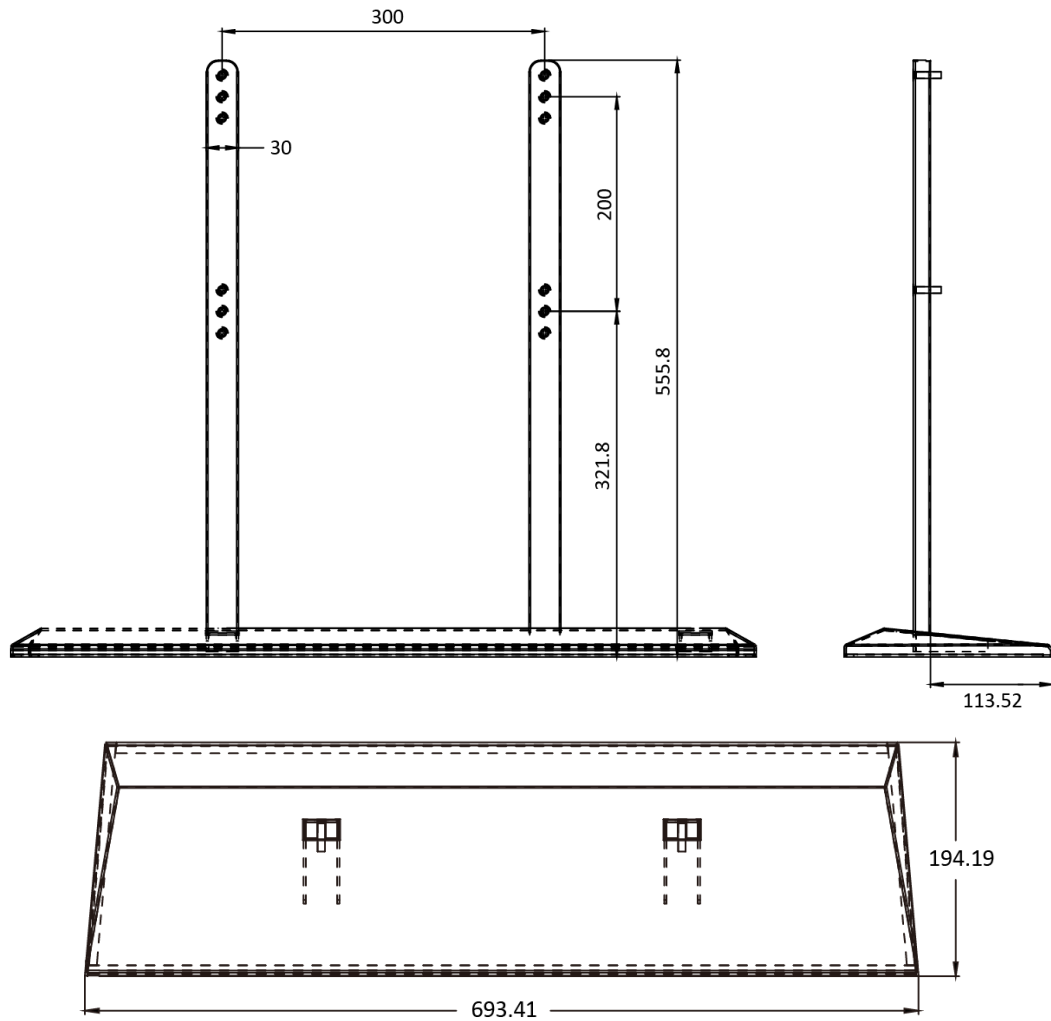

DS-DM4901B

49" Monitor Display Base Bracket

Key Features

- Base Bracket for 49" Monitor(Suitable model shown in the end)
- Solid Steel structure, Prevent screen bend or twist
- Cold-rolled Steel Plate(SPCC)

Specification

| | |
|------------------|----------------------------------|
| Name | DS-DM4901B |
| Appearance | Hikvision Black |
| Material | Cold-rolled Steel Plate(SPCC) |
| Dimension(WxHxD) | 693.41 mm x 194.19 mm x 555.8 mm |
| Weight | 5 kg |

Order Model and Code:

DS-DM4901B | 190138570

Dimensions (unit: mm)

Suitable Monitor Model

- DS-D5049FL