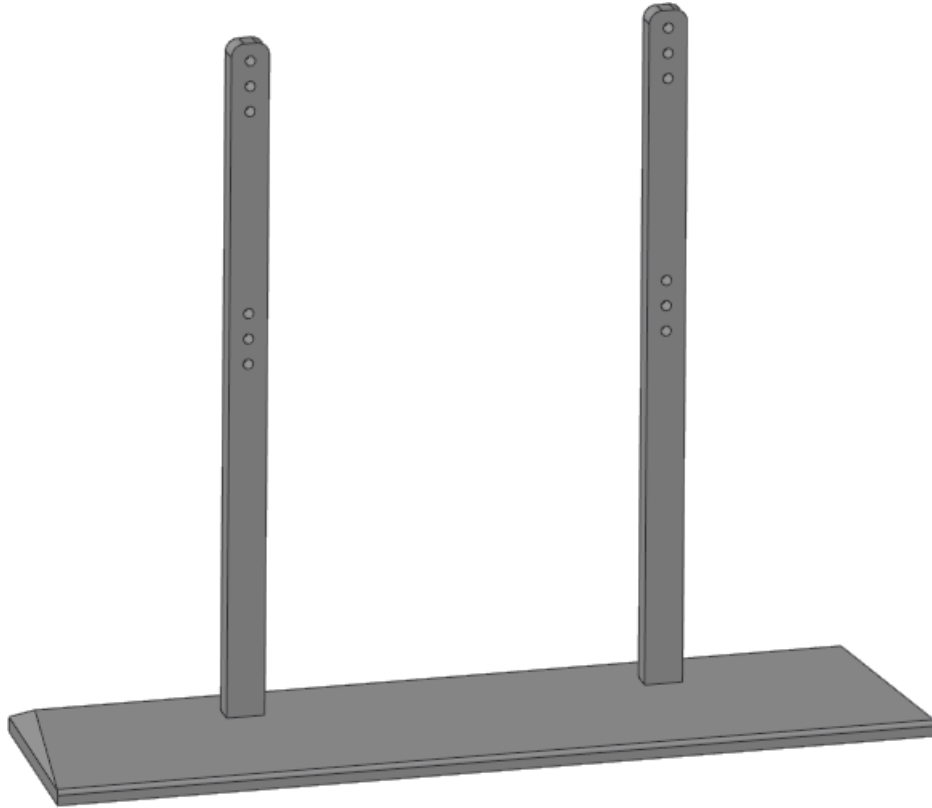

DS-DM4901B

49" Monitor Display Base Bracket

Key Features

- Base Bracket for 49" Monitor(Suitable model shown in the end)
- Solid Steel structure, Prevent screen bend or twist
- Cold-rolled Steel Plate(SPCC)

Specification

| | |
|------------------|----------------------------------|
| Name | DS-DM4901B |
| Appearance | Hikvision Black |
| Material | Cold-rolled Steel Plate(SPCC) |
| Dimension(WxHxD) | 693.41 mm x 194.19 mm x 555.8 mm |
| Weight | 5 kg |

Order Model and Code:

DS-DM4901B | 190138570

Dimensions (unit: mm)

Suitable Monitor Model

- DS-D5049FL