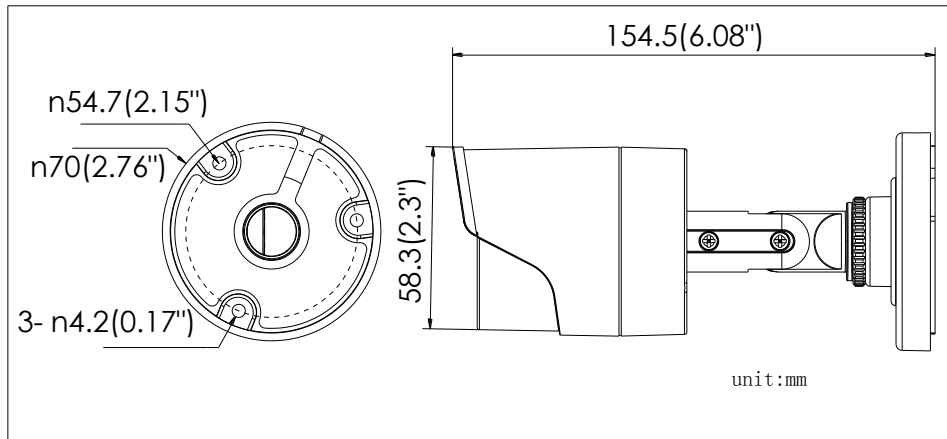

## Specifications

<b>Camera</b>	
Image Sensor	2MP CMOS Image Sensor
Signal System	PAL/NTSC
Effective Pixels	1944(H)*1092(V)
Min. illumination	0.01 Lux @ (F1.2,AGC ON),0 Lux with IR
Shutter Time	1/25(1/30)s to 1/50,000s
Lens	3.6mm (6mm optional)
	Angle of View: 82.6°(3.6mm), 54.4°(6mm)
Lens Mount	M12
Day & Night	ICR
Angle Adjustment	Pan: 0 - 360°, Tilt: 0 - 180°, Rotation: 0 - 360°
Synchronization	Internal synchronization
WDR	120dB
Video Frame Rate	1080p@25fps/1080p@30fps
HD Video Output	1 Analog HD output
CVBS Output	1Vp-p Composite Output(75Ω/BNC)
S/N Ratio	> 62dB
<b>Menu</b>	
Scene	Indoor, Outdoor, Indoor1, LOW-LIGHT
Camera ID	On/off (15 characters, position programmable)
AGC	Support
D/N Mode	Color/BW/EXT
White Balance	ATW/ AWC-SET/ Manual
Privacy Mask	On/Off, maximum 8 zones
Motion Detection	On/Off, maximum 4 zones
BLC	Support
Anti-flicker	On/off
Language	English, Japanese, CHN1, CHN2, Korean, German, French, Italian, Spanish, Polish, Russian, Portuguese, Dutch, Turkish, Hebrew and Arabic
Functions	HSBLC, Digital noise reduction, Digital zoom(62x), Slow shutter, Mirror, Defog, Defect pixel correction, SMART D-ZOOM
<b>General</b>	
Operating Conditions	-30 °C – 60 °C (-22 °F – 140 °F), Humidity 90% or less (non-condensing)
Power Supply	12 VDC ± 15%
Power Consumption	Max. 4W
Protection Level	IP66
IR Range	Up to 20m
Communication	Up the coax, Protocol: Pelco-C(CVBS output), HIKVISION-C(TVI output)
Dimensions	Φ70×149.5 mm (Φ2.76" ×5.89")
Weight	360g (0.79 lb)

## Dimensions