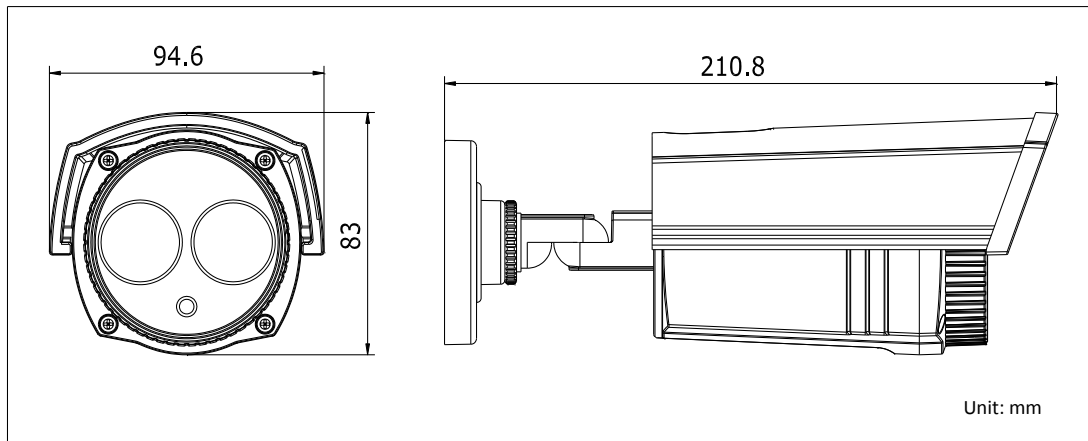

Order Models

DS-2CE16D5T-IT5

Dimensions