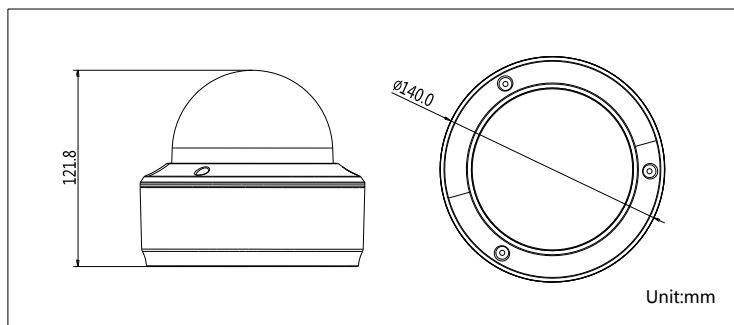

Dimensions (mm)

Network	
Network Storage	NAS(NFS, SMB/HIFS), edge recording
Alarm Trigger	Face Detection , Defocus Detection , Scene Change, Audio Abnormal, Motion detection, Tampering alarm, Network disconnect, IP address conflict, Storage exception
Protocols	TCP/IP, ICMP, HTTP, HTTPS, FTP, DHCP, DNS, DDNS, RTP, RTSP, RTCP, PPPoE, NTP, UPnP, SMTP, SNMP, IGMP, 802.1X, QoS, IPv6, Bonjour
Standard	ONVIF, PSIA, CGI, ISAPI
Common features	Reset, flickerless, three streams, heartbeat, mirror, password protection, video masking, watermark, anonymous login, IP address filtering
Intelligent	
Behavior analysis	Line crossing, Region entrance, Region exiting, Intrusion, Object removal, unattended baggage
General	
Operating Conditions	-30 °C – 60 °C (-22 °F – 140 °F), Humidity 95% or less (non-condensing)
Power Supply	12 V DC ± 10%, PoE (802.3af)
IR Range	Approx. 10 to 30 meters
Power Consumption	Max. 13.5W
Dimensions	Φ 140 × 121.8 mm (Φ 5.51" × 4.80")
Weight	1400 g (3.09 lbs)
Order Models	
iDS-2CD6124FWD-I/B, iDS-2CD6124FWD-IZ/B