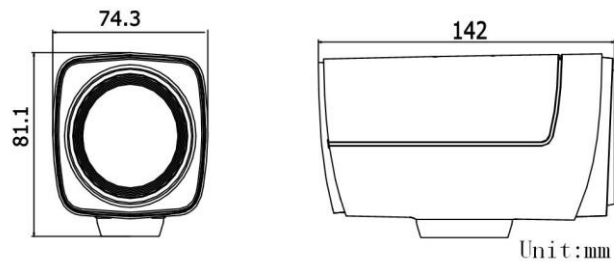

Dimension

Accessory

Optional

DS-1293ZJ	DS-1292ZJ	DS-1331HZ-CZ