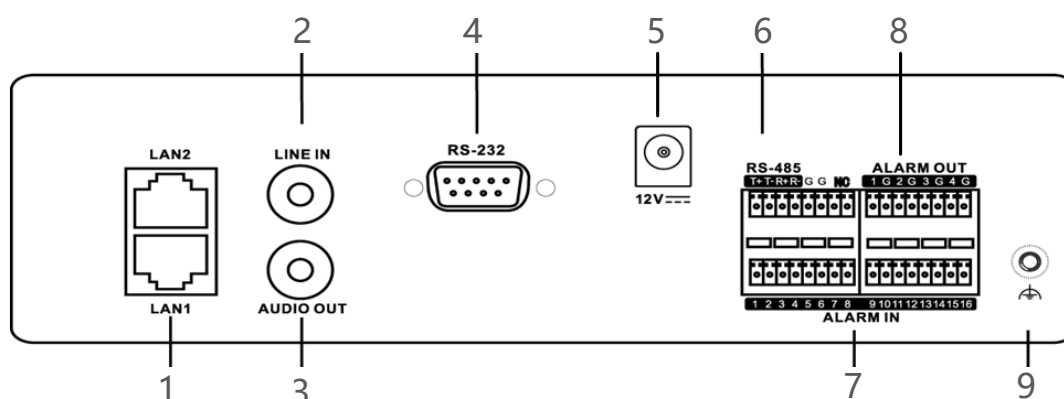

Physical Interfaces

Index	Description	Index	Description
1	LAN1 and LAN2 Interfaces	6	RS-485 Interface
2	LINE IN	7	Alarm In
3	AUDIO OUT VGA Interfaces	8	Alarm Out
4	RS-232 Interface	9	GND
5	12 VDC Power Supply