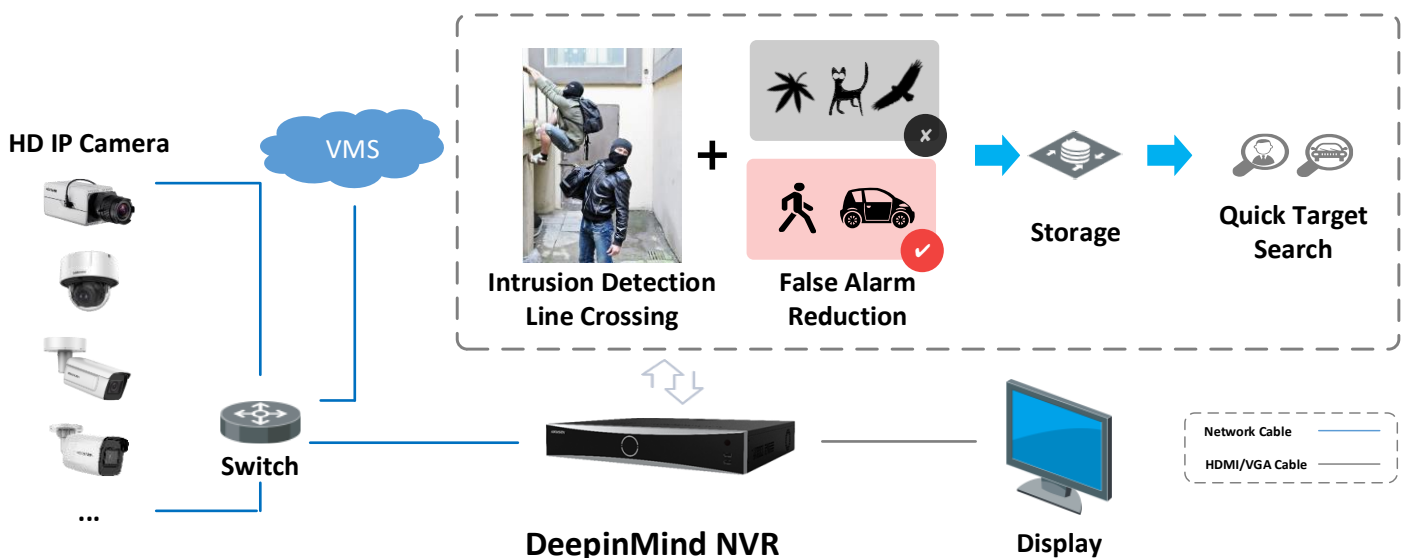

Storage and Playback

- Up to 4 SATA interfaces for HDD connection
- 16-ch synchronous playback at up to 1080p resolution

Smart & POS Function

- Support multiple VCA (Video Content Analytics) events
- Smart search for the selected area in the video, and smart playback to improve the playback efficiency
- POS information overlay on live view and playback
- POS triggered recording and alarm

Network & Ethernet Access

- 2 self-adaptive 10/100/1000 Mbps Ethernet interfaces
- Hik-Connect & DDNS (Dynamic Domain Name System) for easy network management

Typical Application

Facial Recognition and Face Picture Comparison

Modeling and analyzing face pictures captured by cameras. Realize list alarm and stranger alarm via face picture library. Search target people by picture and name features.

Perimeter Protection

Adopt deep learning algorithm to reduce false alarm, effectively reduces the false alarm caused by tree branches, leaves, shadow, light, vehicles, small animals, etc.

Video Structuralization

Extracting the face picture, human body and vehicle features from live videos, which is used for the tracking and retrieval of human and vehicles.

Temperature Screening

Non-contact thermographic skin-surface temperature screening, wearing mask detection, identity verification, stranger alarm, voice alert, and efficient search and report.