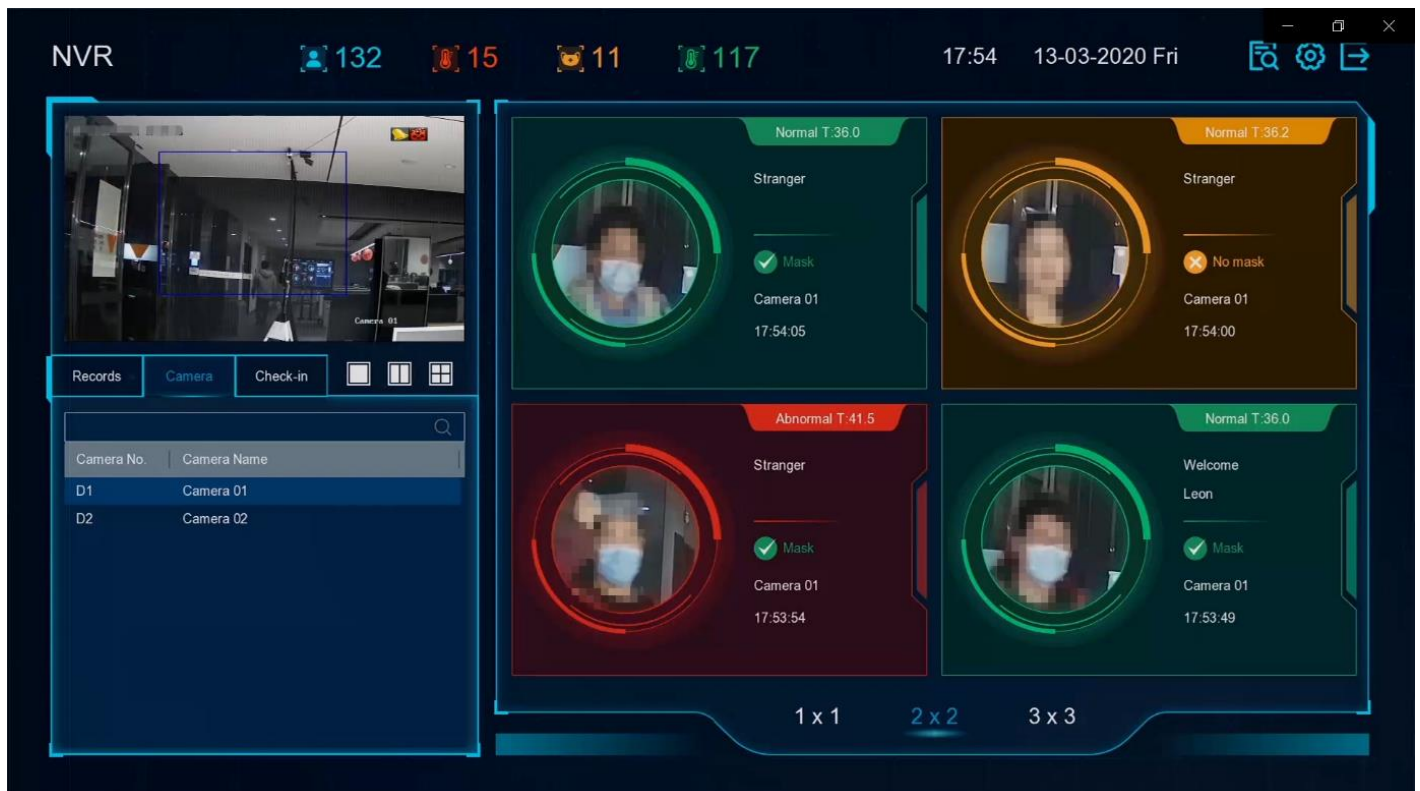

iDS-7700NXI-I4/X(B)(T) DeepinMind Series NVR

Key Feature

- Elevated skin-surface temperature measurement by thermography camera
- Wearing mask detection with audio alert
- Up to 16-ch perimeter protection
- Up to 8-ch facial recognition for video stream, or up to 16-ch facial recognition for face picture
- Up to 4-ch video structuralization
- Up to 16-ch 1080p decoding capability

Storage and Playback

- Up to 4 SATA interfaces for HDD connection
- 16-ch synchronous playback at up to 1080p resolution

Smart & POS Function

- Support multiple VCA (Video Content Analytics) events
- Smart search for the selected area in the video, and smart playback to improve the playback efficiency
- POS information overlay on live view and playback
- POS triggered recording and alarm

Modeling and analyzing face pictures captured by cameras. Realize list alarm and stranger alarm via face picture library. Search target people by picture and name features.

Perimeter Protection

Adopt deep learning algorithm to reduce false alarm, effectively reduces the false alarm caused by tree branches, leaves, shadow, light, vehicles, small animals, etc.

Video Structuralization

Extracting the face picture, human body and vehicle features from live videos, which is used for the tracking and retrieval of human and vehicles.

Temperature Screening

Non-contact thermographic skin-surface temperature screening, wearing mask detection, identity verification, stranger alarm, voice alert, and efficient search and report.