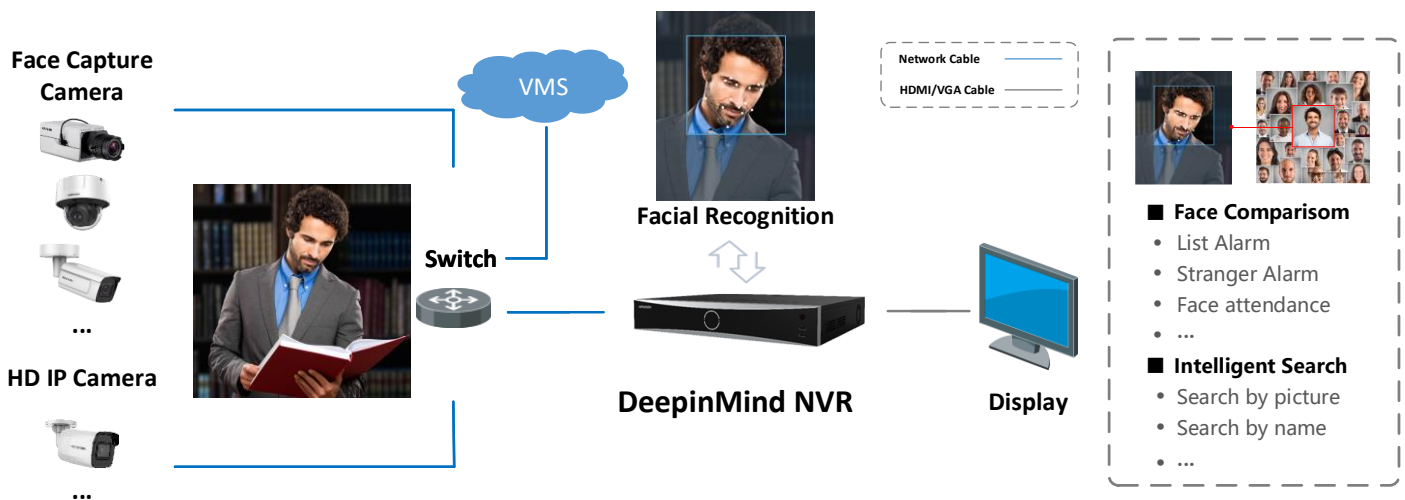

iDS-7700NXI-I4/X(B)(T) DeepinMind Series NVR

Key Feature

- Elevated skin-surface temperature measurement by thermography camera
- Wearing mask detection with audio alert
- Up to 16-ch perimeter protection
- Up to 8-ch facial recognition for video stream, or up to 16-ch facial recognition for face picture
- Up to 4-ch video structuralization
- Up to 16-ch 1080p decoding capability

Storage and Playback

- Up to 4 SATA interfaces for HDD connection
- 16-ch synchronous playback at up to 1080p resolution

Smart & POS Function

- Support multiple VCA (Video Content Analytics) events
- Smart search for the selected area in the video, and smart playback to improve the playback efficiency
- POS information overlay on live view and playback
- POS triggered recording and alarm

Network & Ethernet Access

- 2 self-adaptive 10/100/1000 Mbps Ethernet interfaces
- Hik-Connect & DDNS (Dynamic Domain Name System) for easy network management

Typical Application

Facial Recognition and Face Picture Comparison

Modeling and analyzing face pictures captured by cameras. Realize list alarm and stranger alarm via face picture library. Search target people by picture and name features.

Perimeter Protection

Adopt deep learning algorithm to reduce false alarm, effectively reduces the false alarm caused by tree branches, leaves, shadow, light, vehicles, small animals, etc.