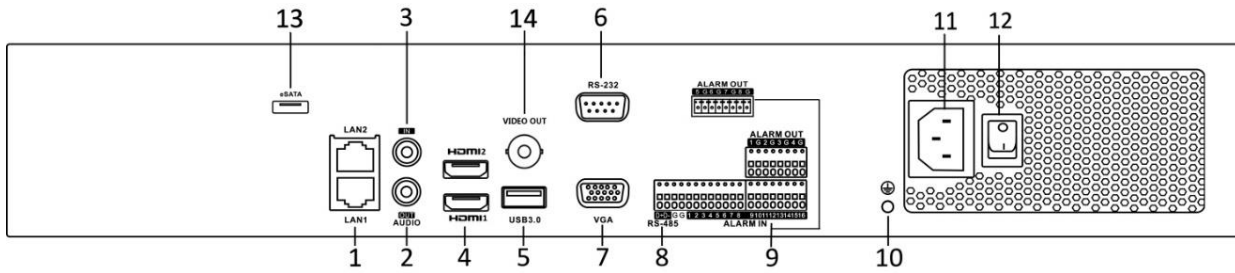

1: Facial recognition, perimeter protection, and video structuralization cannot be enabled at the same time. Enable one function will make the other two unavailable.

Dimension

scale/1:1;Unit/mm

Unit: mm

Physical Interface